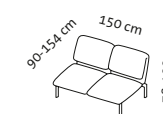

roro-medium – the original since 1998

Design Roland Meyer-Brühl

Ze 150

Sitzhöhe: 41 cm
seat height: 41 cm