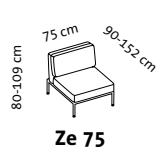

roro/20-soft – the original since 1998

Design Roland Meyer-Brühl

Sitzhöhe: 46 cm
seat height: 46 cm

roro-small – the original since 1998

Design Roland Meyer-Brühl

1mDs r

1mDs l

Ze 65

**Lc 88 l + Ehts + 2mDs r
small**

**2mDs l + Ehts + Lc 88 r
small**

**2mDs l + Ets + 2mDs r
small**

Sitzhöhe: 41 cm
seat height: 41 cm

roro-medium – the original since 1998

Design Roland Meyer-Brühl

2m2Ds medium

**2mDs l + Lc 88 r
medium**

**2mDs l + Etm + 2mDs r
medium**

**2mDs l + E + 2mDs r
medium**

Lc 88 l + Ze 150 + Lc 88 r

Sitzhöhe: 41 cm
seat height: 41 cm