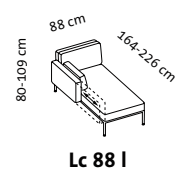

roro/20-soft – the original since 1998

Design Roland Meyer-Brühl

Sitzhöhe: 46 cm
seat height: 46 cm

roro-small – the original since 1998

Design Roland Meyer-Brühl

1mDs r

1mDs l

Ze 65

**Lc 88 l + Ehts + 2mDs r
small**

**2mDs l + Ehts + Lc 88 r
small**

**2mDs l + Ets + 2mDs r
small**

Sitzhöhe: 41 cm
seat height: 41 cm

roro-medium – the original since 1998

Design Roland Meyer-Brühl

2m2Ds medium

**2mDs l + Lc 88 r
medium**

**2mDs l + Etm + 2mDs r
medium**

**2mDs l + E + 2mDs r
medium**

Lc 88 l + Ze 150 + Lc 88 r

Sitzhöhe: 41 cm
seat height: 41 cm