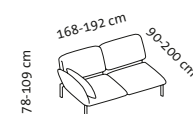

roro-medium – the original since 1998

Design Roland Meyer-Brühl

2mDs l

Sitzhöhe: 41 cm
seat height: 41 cm