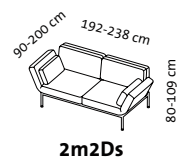

roro/20-soft – the original since 1998

Design Roland Meyer-Brühl

Sitzhöhe: 46 cm
seat height: 46 cm

roro-small – the original since 1998

Design Roland Meyer-Brühl

1mDs r

1mDs l

Ze 65

**Lc 88 l + Ehts + 2mDs r
small**

**2mDs l + Ehts + Lc 88 r
small**

**2mDs l + Ets + 2mDs r
small**

Sitzhöhe: 41 cm
seat height: 41 cm

roro-medium – the original since 1998

Design Roland Meyer-Brühl

2m2Ds medium

**2mDs l + Lc 88 r
medium**

**2mDs l + Etm + 2mDs r
medium**

**2mDs l + E + 2mDs r
medium**

Lc 88 l + Ze 150 + Lc 88 r

Sitzhöhe: 41 cm
seat height: 41 cm