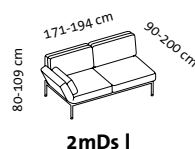

roro/20-soft – the original since 1998

Design Roland Meyer-Brühl

Sitzhöhe: 46 cm
seat height: 46 cm

roro-small – the original since 1998

Design Roland Meyer-Brühl

1mDs r

1mDs l

Ze 65

Eas r

H

Lc 115 l

Lc 115 r

**Lc 88 l + 2mDs r
small**

**2mDs l + Lc 88 r
small**

**Lc 115 l + 2mDs r
small**

**2mDs l + Lc 115 r
small**

**Lc 88 l + Ehts + 2mDs r
small**

**2mDs l + Ehts + Lc 88 r
small**

**2mDs l + Ets + 2mDs r
small**

Sitzhöhe: 41 cm
seat height: 41 cm

roro-medium – the original since 1998

Design Roland Meyer-Brühl

2m2Ds medium

**2mDs l + Lc 88 r
medium**

**2mDs l + Etm + 2mDs r
medium**

**2mDs l + E + 2mDs r
medium**

Lc 88 l + Ze 150 + Lc 88 r

Sitzhöhe: 41 cm
seat height: 41 cm