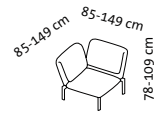

roro/20-soft – the original since 1998

Design Roland Meyer-Brühl

Sitzhöhe: 46 cm
seat height: 46 cm

roro-small – the original since 1998

Design Roland Meyer-Brühl

1mDs r

1mDs l

Ze 65

E

2m2Ds

2mDs r

2mDs l

Ze 130

Lc 88 l

Lc 88 r

Eas l

**Lc 88 l + Ehts + 2mDs r
small**

**2mDs l + Ehts + Lc 88 r
small**

**2mDs l + Ets + 2mDs r
small**

Sitzhöhe: 41 cm
seat height: 41 cm

roro-medium – the original since 1998

Design Roland Meyer-Brühl

2m2Ds medium

**2mDs l + Lc 88 r
medium**

**2mDs l + Etm + 2mDs r
medium**

**2mDs l + E + 2mDs r
medium**

Lc 88 l + Ze 150 + Lc 88 r

Sitzhöhe: 41 cm
seat height: 41 cm