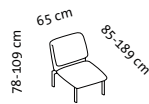

roro/20-soft – the original since 1998

Design Roland Meyer-Brühl

Sitzhöhe: 46 cm
seat height: 46 cm

roro-small – the original since 1998

Design Roland Meyer-Brühl

1mDs r

1mDs l

Ze 65

**Lc 88 l + Ehts + 2mDs r
small**

**2mDs l + Ehts + Lc 88 r
small**

**2mDs l + Ets + 2mDs r
small**

Sitzhöhe: 41 cm
seat height: 41 cm

roro-medium – the original since 1998

Design Roland Meyer-Brühl

2m2Ds medium

**2mDs l + Lc 88 r
medium**

**2mDs l + Etm + 2mDs r
medium**

**2mDs l + E + 2mDs r
medium**

Lc 88 l + Ze 150 + Lc 88 r

Sitzhöhe: 41 cm
seat height: 41 cm