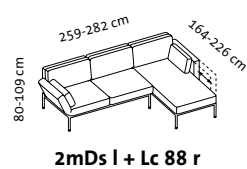

roro/20-soft – the original since 1998

Design Roland Meyer-Brühl

Sitzhöhe: 46 cm
seat height: 46 cm

roro-small – the original since 1998

Design Roland Meyer-Brühl

1mDs r

1mDs l

Ze 65

**Lc 88 l + Ehts + 2mDs r
small**

**2mDs l + Ehts + Lc 88 r
small**

**2mDs l + Ets + 2mDs r
small**

Sitzhöhe: 41 cm
seat height: 41 cm

roro-medium – the original since 1998

Design Roland Meyer-Brühl

2m2Ds medium

**2mDs l + Lc 88 r
medium**

**2mDs l + Etm + 2mDs r
medium**

**2mDs l + E + 2mDs r
medium**

Lc 88 l + Ze 150 + Lc 88 r

Sitzhöhe: 41 cm
seat height: 41 cm