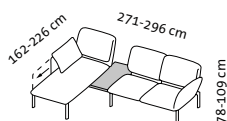

roro/20-soft – the original since 1998

Design Roland Meyer-Brühl

Sitzhöhe: 46 cm
seat height: 46 cm

roro-small – the original since 1998

Design Roland Meyer-Brühl

1mDs r

1mDs l

Ze 65

Eas r

H

Lc 115 l

Lc 115 r

**Lc 88 l + 2mDs r
small**

**2mDs l + Lc 88 r
small**

**Lc 115 l + 2mDs r
small**

**2mDs l + Lc 115 r
small**

**Lc 88 l + Ehts + 2mDs r
small**

**2mDs l + Ehts + Lc 88 r
small**

**2mDs l + Ets + 2mDs r
small**

Sitzhöhe: 41 cm
seat height: 41 cm

roro-medium – the original since 1998

Design Roland Meyer-Brühl

2m2Ds medium

**2mDs l + Lc 88 r
medium**

**2mDs l + Etm + 2mDs r
medium**

**2mDs l + E + 2mDs r
medium**

Lc 88 l + Ze 150 + Lc 88 r

Sitzhöhe: 41 cm
seat height: 41 cm