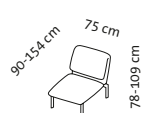

roro-medium – the original since 1998

Design Roland Meyer-Brühl

Ze 75

Sitzhöhe: 41 cm
seat height: 41 cm