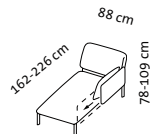

roro-small – the original since 1998

Design Roland Meyer-Brühl

Lc 88 r

Sitzhöhe: 41 cm
seat height: 41 cm