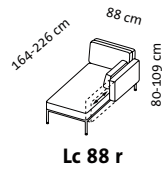

roro/20-soft – the original since 1998

Design Roland Meyer-Brühl

Sitzhöhe: 46 cm
seat height: 46 cm

roro-small – the original since 1998

Design Roland Meyer-Brühl

1mDs r

1mDs l

Ze 65

Eas r

H

Lc 115 l

Lc 115 r

**Lc 88 l + 2mDs r
small**

**2mDs l + Lc 88 r
small**

**Lc 115 l + 2mDs r
small**

**2mDs l + Lc 115 r
small**

**Lc 88 l + Ehts + 2mDs r
small**

**2mDs l + Ehts + Lc 88 r
small**

**2mDs l + Ets + 2mDs r
small**

Sitzhöhe: 41 cm
seat height: 41 cm

roro-medium – the original since 1998

Design Roland Meyer-Brühl

2m2Ds medium

**2mDs l + Lc 88 r
medium**

**2mDs l + Etm + 2mDs r
medium**

**2mDs l + E + 2mDs r
medium**

Lc 88 l + Ze 150 + Lc 88 r

Sitzhöhe: 41 cm
seat height: 41 cm