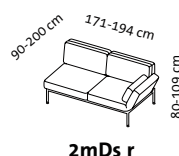

roro/20-soft – the original since 1998

Design Roland Meyer-Brühl

Sitzhöhe: 46 cm
seat height: 46 cm

roro-small – the original since 1998

Design Roland Meyer-Brühl

1mDs r

1mDs l

Ze 65

**Lc 88 l + Ehts + 2mDs r
small**

**2mDs l + Ehts + Lc 88 r
small**

**2mDs l + Ets + 2mDs r
small**

Sitzhöhe: 41 cm
seat height: 41 cm

roro-medium – the original since 1998

Design Roland Meyer-Brühl

2m2Ds medium

**2mDs l + Lc 88 r
medium**

**2mDs l + Etm + 2mDs r
medium**

**2mDs l + E + 2mDs r
medium**

Lc 88 l + Ze 150 + Lc 88 r

Sitzhöhe: 41 cm
seat height: 41 cm