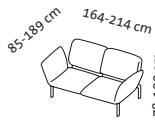

roro-small – the original since 1998

Design Roland Meyer-Brühl

2m2Ds

Sitzhöhe: 41 cm
seat height: 41 cm