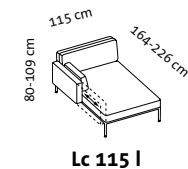

roro/20-soft – the original since 1998

Design Roland Meyer-Brühl

Sitzhöhe: 46 cm
seat height: 46 cm

roro-small – the original since 1998

Design Roland Meyer-Brühl

1mDs r

1mDs l

Ze 65

**Lc 88 l + Ehts + 2mDs r
small**

**2mDs l + Ehts + Lc 88 r
small**

**2mDs l + Ets + 2mDs r
small**

Sitzhöhe: 41 cm
seat height: 41 cm

roro-medium – the original since 1998

Design Roland Meyer-Brühl

2m2Ds medium

**2mDs l + Lc 88 r
medium**

**2mDs l + Etm + 2mDs r
medium**

**2mDs l + E + 2mDs r
medium**

Lc 88 l + Ze 150 + Lc 88 r

Sitzhöhe: 41 cm
seat height: 41 cm