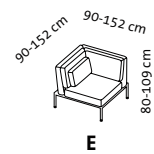

roro/20-soft – the original since 1998

Design Roland Meyer-Brühl

Sitzhöhe: 46 cm
seat height: 46 cm

roro-small – the original since 1998

Design Roland Meyer-Brühl

1mDs r

1mDs l

Ze 65

**Lc 88 l + Ehts + 2mDs r
small**

**2mDs l + Ehts + Lc 88 r
small**

**2mDs l + Ets + 2mDs r
small**

Sitzhöhe: 41 cm
seat height: 41 cm

roro-medium – the original since 1998

Design Roland Meyer-Brühl

2m2Ds medium

**2mDs l + Lc 88 r
medium**

**2mDs l + Etm + 2mDs r
medium**

**2mDs l + E + 2mDs r
medium**

Lc 88 l + Ze 150 + Lc 88 r

Sitzhöhe: 41 cm
seat height: 41 cm