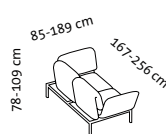

roro-small – the original since 1998

Design Roland Meyer-Brühl

Eas l

Sitzhöhe: 41 cm
seat height: 41 cm