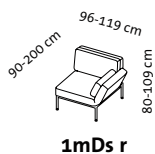

roro/20-soft – the original since 1998

Design Roland Meyer-Brühl

Sitzhöhe: 46 cm
seat height: 46 cm

roro-small – the original since 1998

Design Roland Meyer-Brühl

1mDs r

1mDs l

Ze 65

E

2m2Ds

2mDs r

2mDs l

Ze 130

Lc 88 l

Lc 88 r

Eas l

**Lc 88 l + Ehts + 2mDs r
small**

**2mDs l + Ehts + Lc 88 r
small**

**2mDs l + Ets + 2mDs r
small**

Sitzhöhe: 41 cm
seat height: 41 cm

roro-medium – the original since 1998

Design Roland Meyer-Brühl

2m2Ds medium

**2mDs l + Lc 88 r
medium**

**2mDs l + Etm + 2mDs r
medium**

**2mDs l + E + 2mDs r
medium**

Lc 88 l + Ze 150 + Lc 88 r

Sitzhöhe: 41 cm
seat height: 41 cm