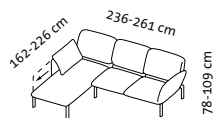

roro/20-soft – the original since 1998

Design Roland Meyer-Brühl

Sitzhöhe: 46 cm
seat height: 46 cm

roro-small – the original since 1998

Design Roland Meyer-Brühl

1mDs r

1mDs l

Ze 65

Eas r

H

Lc 115 l

Lc 115 r

**Lc 88 l + 2mDs r
small**

**2mDs l + Lc 88 r
small**

**Lc 115 l + 2mDs r
small**

**2mDs l + Lc 115 r
small**

**Lc 88 l + Ehts + 2mDs r
small**

**2mDs l + Ehts + Lc 88 r
small**

**2mDs l + Ets + 2mDs r
small**

Sitzhöhe: 41 cm
seat height: 41 cm

roro-medium – the original since 1998

Design Roland Meyer-Brühl

2m2Ds medium

**2mDs l + Lc 88 r
medium**

**2mDs l + Etm + 2mDs r
medium**

**2mDs l + E + 2mDs r
medium**

Lc 88 l + Ze 150 + Lc 88 r

Sitzhöhe: 41 cm
seat height: 41 cm