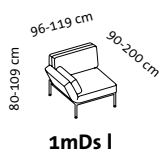

roro/20-soft – the original since 1998

Design Roland Meyer-Brühl

Sitzhöhe: 46 cm
seat height: 46 cm

roro-small – the original since 1998

Design Roland Meyer-Brühl

1mDs r

1mDs l

Ze 65

Eas r

H

Lc 115 l

Lc 115 r

**Lc 88 l + 2mDs r
small**

**2mDs l + Lc 88 r
small**

**Lc 115 l + 2mDs r
small**

**2mDs l + Lc 115 r
small**

**Lc 88 l + Ehts + 2mDs r
small**

**2mDs l + Ehts + Lc 88 r
small**

**2mDs l + Ets + 2mDs r
small**

Sitzhöhe: 41 cm
seat height: 41 cm

roro-medium – the original since 1998

Design Roland Meyer-Brühl

2m2Ds medium

**2mDs l + Lc 88 r
medium**

**2mDs l + Etm + 2mDs r
medium**

**2mDs l + E + 2mDs r
medium**

Lc 88 l + Ze 150 + Lc 88 r

Sitzhöhe: 41 cm
seat height: 41 cm