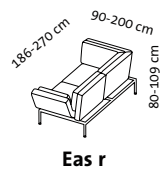

roro/20-soft – the original since 1998

Design Roland Meyer-Brühl

Sitzhöhe: 46 cm
seat height: 46 cm

roro-small – the original since 1998

Design Roland Meyer-Brühl

1mDs r

1mDs l

Ze 65

Eas r

H

Lc 115 l

Lc 115 r

**Lc 88 l + 2mDs r
small**

**2mDs l + Lc 88 r
small**

**Lc 115 l + 2mDs r
small**

**2mDs l + Lc 115 r
small**

**Lc 88 l + Ehts + 2mDs r
small**

**2mDs l + Ehts + Lc 88 r
small**

**2mDs l + Ets + 2mDs r
small**

Sitzhöhe: 41 cm
seat height: 41 cm

roro-medium – the original since 1998

Design Roland Meyer-Brühl

2m2Ds medium

**2mDs l + Lc 88 r
medium**

**2mDs l + Etm + 2mDs r
medium**

**2mDs l + E + 2mDs r
medium**

Lc 88 l + Ze 150 + Lc 88 r

Sitzhöhe: 41 cm
seat height: 41 cm