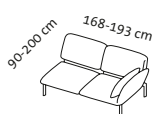

roro-medium – the original since 1998

Design Roland Meyer-Brühl

2mDs r

Sitzhöhe: 41 cm
seat height: 41 cm