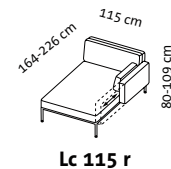

roro/20-soft – the original since 1998

Design Roland Meyer-Brühl

Sitzhöhe: 46 cm
seat height: 46 cm

roro-small – the original since 1998

Design Roland Meyer-Brühl

1mDs r

1mDs l

Ze 65

Eas r

H

Lc 115 l

Lc 115 r

**Lc 88 l + 2mDs r
small**

**2mDs l + Lc 88 r
small**

**Lc 115 l + 2mDs r
small**

**2mDs l + Lc 115 r
small**

**Lc 88 l + Ehts + 2mDs r
small**

**2mDs l + Ehts + Lc 88 r
small**

**2mDs l + Ets + 2mDs r
small**

Sitzhöhe: 41 cm
seat height: 41 cm

roro-medium – the original since 1998

Design Roland Meyer-Brühl

2m2Ds medium

**2mDs l + Lc 88 r
medium**

**2mDs l + Etm + 2mDs r
medium**

**2mDs l + E + 2mDs r
medium**

Lc 88 l + Ze 150 + Lc 88 r

Sitzhöhe: 41 cm
seat height: 41 cm