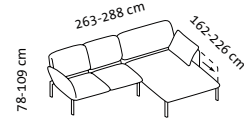

roro/20-soft – the original since 1998

Design Roland Meyer-Brühl

Sitzhöhe: 46 cm
seat height: 46 cm

roro-small – the original since 1998

Design Roland Meyer-Brühl

1mDs r

1mDs l

Ze 65

Eas r

H

Lc 115 l

Lc 115 r

**Lc 88 l + 2mDs r
small**

**2mDs l + Lc 88 r
small**

**Lc 115 l + 2mDs r
small**

**2mDs l + Lc 115 r
small**

**Lc 88 l + Ehts + 2mDs r
small**

**2mDs l + Ehts + Lc 88 r
small**

**2mDs l + Ets + 2mDs r
small**

Sitzhöhe: 41 cm
seat height: 41 cm

roro-medium – the original since 1998

Design Roland Meyer-Brühl

2m2Ds medium

**2mDs l + Lc 88 r
medium**

**2mDs l + Etm + 2mDs r
medium**

**2mDs l + E + 2mDs r
medium**

Lc 88 l + Ze 150 + Lc 88 r

Sitzhöhe: 41 cm
seat height: 41 cm