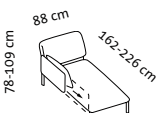

roro-medium – the original since 1998

Design Roland Meyer-Brühl

Lc 88 l

Sitzhöhe: 41 cm
seat height: 41 cm