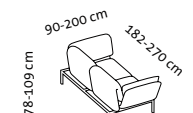

roro-medium – the original since 1998

Design Roland Meyer-Brühl

Eas l

Sitzhöhe: 41 cm
seat height: 41 cm