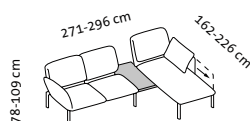

roro/20-soft – the original since 1998

Design Roland Meyer-Brühl

Sitzhöhe: 46 cm
seat height: 46 cm

roro-small – the original since 1998

Design Roland Meyer-Brühl

1mDs r

1mDs l

Ze 65

Eas r

H

Lc 115 l

Lc 115 r

**Lc 88 l + 2mDs r
small**

**2mDs l + Lc 88 r
small**

**Lc 115 l + 2mDs r
small**

**2mDs l + Lc 115 r
small**

**Lc 88 l + Ehts + 2mDs r
small**

**2mDs l + Ehts + Lc 88 r
small**

**2mDs l + Ets + 2mDs r
small**

Sitzhöhe: 41 cm
seat height: 41 cm

roro-medium – the original since 1998

Design Roland Meyer-Brühl

2m2Ds medium

**2mDs l + Lc 88 r
medium**

**2mDs l + Etm + 2mDs r
medium**

**2mDs l + E + 2mDs r
medium**

Lc 88 l + Ze 150 + Lc 88 r

Sitzhöhe: 41 cm
seat height: 41 cm