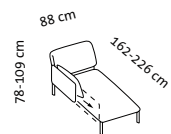

roro-small – the original since 1998

Design Roland Meyer-Brühl

Lc 88 l

Sitzhöhe: 41 cm
seat height: 41 cm