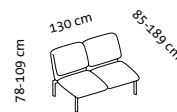

roro-small – the original since 1998

Design Roland Meyer-Brühl

Ze 130

Sitzhöhe: 41 cm
seat height: 41 cm