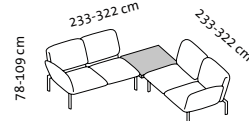

roro/20-soft – the original since 1998

Design Roland Meyer-Brühl

Sitzhöhe: 46 cm
seat height: 46 cm

roro-small – the original since 1998

Design Roland Meyer-Brühl

1mDs r

1mDs l

Ze 65

Eas r

H

Lc 115 l

Lc 115 r

**Lc 88 l + 2mDs r
small**

**2mDs l + Lc 88 r
small**

**Lc 115 l + 2mDs r
small**

**2mDs l + Lc 115 r
small**

**Lc 88 l + Ehts + 2mDs r
small**

**2mDs l + Ehts + Lc 88 r
small**

**2mDs l + Ets + 2mDs r
small**

Sitzhöhe: 41 cm
seat height: 41 cm

roro-medium – the original since 1998

Design Roland Meyer-Brühl

2m2Ds medium

**2mDs l + Lc 88 r
medium**

**2mDs l + Etm + 2mDs r
medium**

**2mDs l + E + 2mDs r
medium**

Lc 88 l + Ze 150 + Lc 88 r

Sitzhöhe: 41 cm
seat height: 41 cm