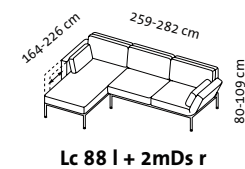

roro/20-soft – the original since 1998

Design Roland Meyer-Brühl

Sitzhöhe: 46 cm
seat height: 46 cm

roro-small – the original since 1998

Design Roland Meyer-Brühl

1mDs r

1mDs l

Ze 65

**Lc 88 l + Ehts + 2mDs r
small**

**2mDs l + Ehts + Lc 88 r
small**

**2mDs l + Ets + 2mDs r
small**

Sitzhöhe: 41 cm
seat height: 41 cm

roro-medium – the original since 1998

Design Roland Meyer-Brühl

2m2Ds medium

**2mDs l + Lc 88 r
medium**

**2mDs l + Etm + 2mDs r
medium**

**2mDs l + E + 2mDs r
medium**

Lc 88 l + Ze 150 + Lc 88 r

Sitzhöhe: 41 cm
seat height: 41 cm