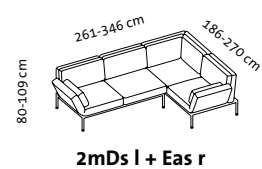

roro/20-soft – the original since 1998

Design Roland Meyer-Brühl

Sitzhöhe: 46 cm
seat height: 46 cm

roro-small – the original since 1998

Design Roland Meyer-Brühl

1mDs r

1mDs l

Ze 65

**Lc 88 l + Ehts + 2mDs r
small**

**2mDs l + Ehts + Lc 88 r
small**

**2mDs l + Ets + 2mDs r
small**

Sitzhöhe: 41 cm
seat height: 41 cm

roro-medium – the original since 1998

Design Roland Meyer-Brühl

2m2Ds medium

**2mDs l + Lc 88 r
medium**

**2mDs l + Etm + 2mDs r
medium**

**2mDs l + E + 2mDs r
medium**

Lc 88 l + Ze 150 + Lc 88 r

Sitzhöhe: 41 cm
seat height: 41 cm