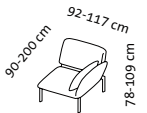

roro/20-soft – the original since 1998

Design Roland Meyer-Brühl

Sitzhöhe: 46 cm
seat height: 46 cm

roro-small – the original since 1998

Design Roland Meyer-Brühl

1mDs r

1mDs l

Ze 65

Eas r

H

Lc 115 l

Lc 115 r

**Lc 88 l + 2mDs r
small**

**2mDs l + Lc 88 r
small**

**Lc 115 l + 2mDs r
small**

**2mDs l + Lc 115 r
small**

**Lc 88 l + Ehts + 2mDs r
small**

**2mDs l + Ehts + Lc 88 r
small**

**2mDs l + Ets + 2mDs r
small**

Sitzhöhe: 41 cm
seat height: 41 cm

roro-medium – the original since 1998

Design Roland Meyer-Brühl

2m2Ds medium

**2mDs l + Lc 88 r
medium**

**2mDs l + Etm + 2mDs r
medium**

**2mDs l + E + 2mDs r
medium**

Lc 88 l + Ze 150 + Lc 88 r

Sitzhöhe: 41 cm
seat height: 41 cm