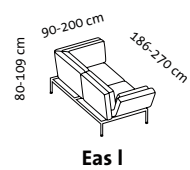

roro/20-soft – the original since 1998

Design Roland Meyer-Brühl

Sitzhöhe: 46 cm
seat height: 46 cm

roro-small – the original since 1998

Design Roland Meyer-Brühl

1mDs r

1mDs l

Ze 65

**Lc 88 l + Ehts + 2mDs r
small**

**2mDs l + Ehts + Lc 88 r
small**

**2mDs l + Ets + 2mDs r
small**

Sitzhöhe: 41 cm
seat height: 41 cm

roro-medium – the original since 1998

Design Roland Meyer-Brühl

2m2Ds medium

**2mDs l + Lc 88 r
medium**

**2mDs l + Etm + 2mDs r
medium**

**2mDs l + E + 2mDs r
medium**

Lc 88 l + Ze 150 + Lc 88 r

Sitzhöhe: 41 cm
seat height: 41 cm