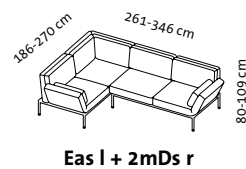

roro/20-soft – the original since 1998

Design Roland Meyer-Brühl

Sitzhöhe: 46 cm
seat height: 46 cm

roro-small – the original since 1998

Design Roland Meyer-Brühl

1mDs r

1mDs l

Ze 65

**Lc 88 l + Ehts + 2mDs r
small**

**2mDs l + Ehts + Lc 88 r
small**

**2mDs l + Ets + 2mDs r
small**

Sitzhöhe: 41 cm
seat height: 41 cm

roro-medium – the original since 1998

Design Roland Meyer-Brühl

2m2Ds medium

**2mDs l + Lc 88 r
medium**

**2mDs l + Etm + 2mDs r
medium**

**2mDs l + E + 2mDs r
medium**

Lc 88 l + Ze 150 + Lc 88 r

Sitzhöhe: 41 cm
seat height: 41 cm