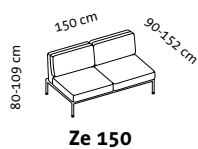

roro/20-soft – the original since 1998

Design Roland Meyer-Brühl

Sitzhöhe: 46 cm
seat height: 46 cm

roro-small – the original since 1998

Design Roland Meyer-Brühl

1mDs r

1mDs l

Ze 65

**Lc 88 l + Ehts + 2mDs r
small**

**2mDs l + Ehts + Lc 88 r
small**

**2mDs l + Ets + 2mDs r
small**

Sitzhöhe: 41 cm
seat height: 41 cm

roro-medium – the original since 1998

Design Roland Meyer-Brühl

2m2Ds medium

**2mDs l + Lc 88 r
medium**

**2mDs l + Etm + 2mDs r
medium**

**2mDs l + E + 2mDs r
medium**

Lc 88 l + Ze 150 + Lc 88 r

Sitzhöhe: 41 cm
seat height: 41 cm