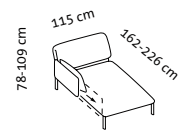

roro/20-soft – the original since 1998

Design Roland Meyer-Brühl

Sitzhöhe: 46 cm
seat height: 46 cm

roro-small – the original since 1998

Design Roland Meyer-Brühl

1mDs r

1mDs l

Ze 65

Eas r

H

Lc 115 l

Lc 115 r

**Lc 88 l + 2mDs r
small**

**2mDs l + Lc 88 r
small**

**Lc 115 l + 2mDs r
small**

**2mDs l + Lc 115 r
small**

**Lc 88 l + Ehts + 2mDs r
small**

**2mDs l + Ehts + Lc 88 r
small**

**2mDs l + Ets + 2mDs r
small**

Sitzhöhe: 41 cm
seat height: 41 cm

roro-medium – the original since 1998

Design Roland Meyer-Brühl

2m2Ds medium

**2mDs l + Lc 88 r
medium**

**2mDs l + Etm + 2mDs r
medium**

**2mDs l + E + 2mDs r
medium**

Lc 88 l + Ze 150 + Lc 88 r

Sitzhöhe: 41 cm
seat height: 41 cm