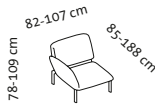

roro/20-soft – the original since 1998

Design Roland Meyer-Brühl

Sitzhöhe: 46 cm
seat height: 46 cm

roro-small – the original since 1998

Design Roland Meyer-Brühl

1mDs r

1mDs l

Ze 65

E

2m2Ds

2mDs r

2mDs l

Ze 130

Lc 88 l

Lc 88 r

Eas l

**Lc 88 l + Ehts + 2mDs r
small**

**2mDs l + Ehts + Lc 88 r
small**

**2mDs l + Ets + 2mDs r
small**

Sitzhöhe: 41 cm
seat height: 41 cm

roro-medium – the original since 1998

Design Roland Meyer-Brühl

2m2Ds medium

**2mDs l + Lc 88 r
medium**

**2mDs l + Etm + 2mDs r
medium**

**2mDs l + E + 2mDs r
medium**

Lc 88 l + Ze 150 + Lc 88 r

Sitzhöhe: 41 cm
seat height: 41 cm