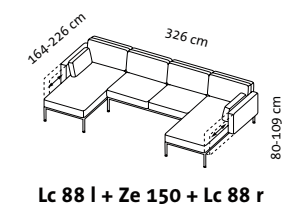

roro/20-soft – the original since 1998

Design Roland Meyer-Brühl

Sitzhöhe: 46 cm
seat height: 46 cm

roro-small – the original since 1998

Design Roland Meyer-Brühl

1mDs r

1mDs l

Ze 65

**Lc 88 l + Ehts + 2mDs r
small**

**2mDs l + Ehts + Lc 88 r
small**

**2mDs l + Ets + 2mDs r
small**

Sitzhöhe: 41 cm
seat height: 41 cm

roro-medium – the original since 1998

Design Roland Meyer-Brühl

2m2Ds medium

**2mDs l + Lc 88 r
medium**

**2mDs l + Etm + 2mDs r
medium**

**2mDs l + E + 2mDs r
medium**

Lc 88 l + Ze 150 + Lc 88 r

Sitzhöhe: 41 cm
seat height: 41 cm