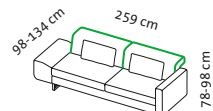

embrace

Design Kati Meyer-Brühl

4 as l

Sitzhöhe: 44 cm
seat height: 44 cm