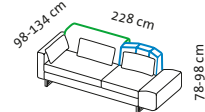

embrace

Design Kati Meyer-Brühl

3 as r

Sitzhöhe: 44 cm
seat height: 44 cm