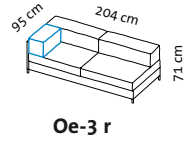

easy pieces cover

Design Kati Meyer-Brühl

Sitzhöhe: 44 cm
seat height: 44 cm