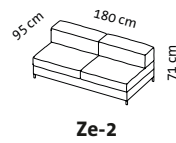

easy pieces cover

Design Kati Meyer-Brühl

Sitzhöhe: 44 cm
seat height: 44 cm