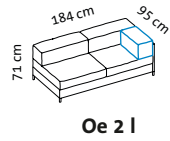

easy pieces cover

Design Kati Meyer-Brühl

Sitzhöhe: 44 cm
seat height: 44 cm