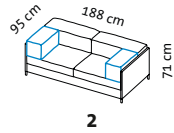

easy pieces cover

Design Kati Meyer-Brühl

Sitzhöhe: 44 cm
seat height: 44 cm