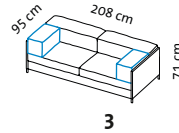

easy pieces cover

Design Kati Meyer-Brühl

Sitzhöhe: 44 cm
seat height: 44 cm