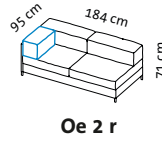

easy pieces cover

Design Kati Meyer-Brühl

Sitzhöhe: 44 cm
seat height: 44 cm