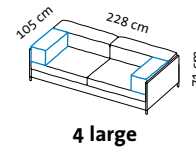

easy pieces cover

Design Kati Meyer-Brühl

Sitzhöhe: 44 cm
seat height: 44 cm