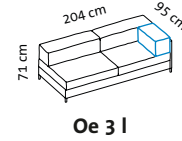

easy pieces cover

Design Kati Meyer-Brühl

Sitzhöhe: 44 cm
seat height: 44 cm