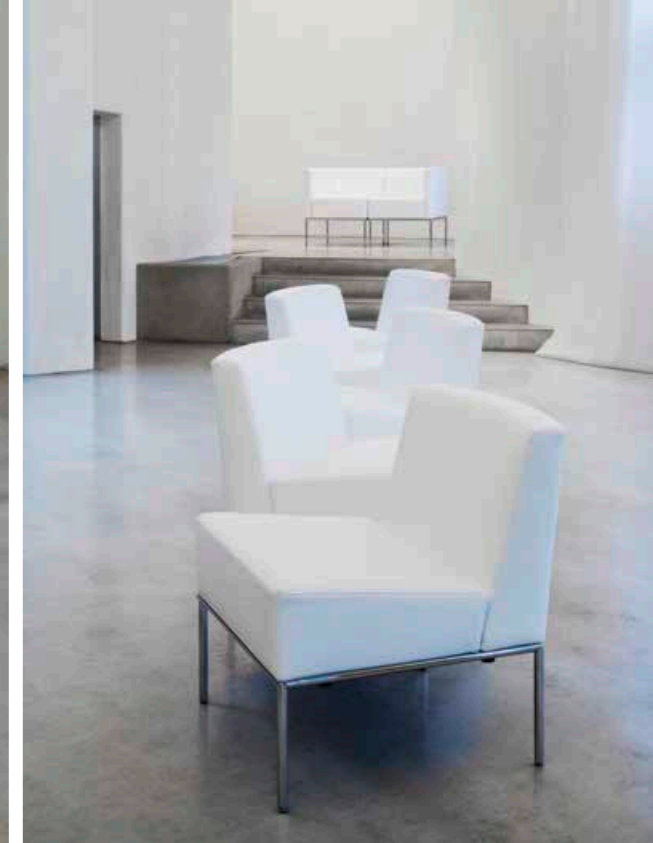

Made-to-measure seating concepts: the filigree and clear-lined add1•• facilitates the creation of a wide variety of seating constellations that range from airy ensembles consisting of armchairs and two-seaters to long, user-oriented short or long rows of seats for waiting areas, lobbies, doctor's surgeries or offices, to dynamic wavelike or curved meeting zones.

chair	w / d / h	60 / 72 / 71 cm
sofa-2	w / d / h	120 / 72 / 71 cm
sofa-3	w / d / h	180 / 72 / 71 cm
panel slim	w / d	30 / 58 cm
panel wide	w / d	60 / 58 cm
panel trapeze	w / d	20-64 / 58 cm
side part for table	w / d / h	2 / 58 / 26 cm

Individuell gestaltet: Schwungvoll reihen sich grazile Einzelsessel und trapezförmige Tischmodule in Weiß zu einer kommunikativen Sinuskurve mit seitlich abschließenden Ecksitzen. Oder mehrere platzierte Sessel verbinden sich mittels passender Tischablagen zu einer geraden oder gebogenen Sitzzone mit geringem Raummaß. Und selbst das Sitzkonzept für die maßgeschneiderte Besprechungsrunde geht auf.

Individually designed: graceful separate armchairs and trapezoid table units have been elegantly combined to form a dynamic sinus curve that finishes at both ends with armrests. Or several armchairs have been combined with matching tables to form a straight or curved row of seats that requires very little space. And even the made-to-measure round-table conference seating concept is perfect for its purpose.