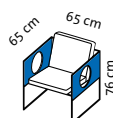

grace metal

Design Kati Meyer-Brühl

1 piped

1 smooth

1 smooth

1 cut out

1 closed

1 HL