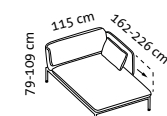

roro medium classic – the original since 1998

Design Roland Meyer-Brühl

Lc 115 r

Sitzhöhe: 43 cm
seat height: 43 cm