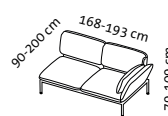

roro medium classic – the original since 1998

Design Roland Meyer-Brühl

2mDs r

Sitzhöhe: 43 cm
seat height: 43 cm