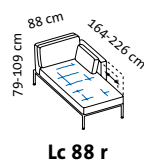

RI

Al f. RI

Lc 76 l + 2mDs r

2mDs l + Lc 76 r

RI + 2mDs r

2mDs l + RI

Eas l + 2mDs r

2mDs l + Eas r

Sitzhöhe: 43 cm
seat height: 43 cm

roro small soft – the original since 1998

Design Roland Meyer-Brühl

Sitzhöhe: 43 cm
seat height: 43 cm

roro small spring – the original since 1998

Design Roland Meyer-Brühl

Sitzhöhe: 43 cm
seat height: 43 cm