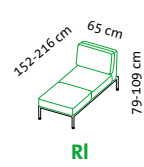

RI + 2mDs r

2mDs l + RI

2mDs l + E + 2mDs r

Sitzhöhe: 43 cm
seat height: 43 cm

roro medium soft – the original since 1998

Design Roland Meyer-Brühl

Sitzhöhe: 45 cm
seat height: 45 cm

roro medium spring – the original since 1998

Sitzhöhe: 43 cm
seat height: 43 cm

roro small soft – the original since 1998

Design Roland Meyer-Brühl

Sitzhöhe: 43 cm
seat height: 43 cm

roro small spring – the original since 1998

Design Roland Meyer-Brühl

Sitzhöhe: 43 cm
seat height: 43 cm