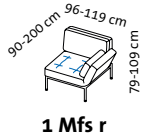

RI + 2mDs r

2mDs l + RI

2mDs l + E + 2mDs r

Sitzhöhe: 43 cm
seat height: 43 cm

roro medium soft – the original since 1998

Design Roland Meyer-Brühl

Sitzhöhe: 45 cm
seat height: 45 cm

roro medium spring – the original since 1998

Design Roland Meyer-Brühl

2m2Ds spring

Sitzhöhe: 45 cm
seat height: 45 cm

roro small classic – the original since 1998

Design Roland Meyer-Brühl

1 Mfs l

1 Mfs r

E

Sitzhöhe: 43 cm
seat height: 43 cm

roro small soft – the original since 1998

Design Roland Meyer-Brühl

Sitzhöhe: 43 cm
seat height: 43 cm

roro small spring – the original since 1998

Design Roland Meyer-Brühl

Sitzhöhe: 43 cm
seat height: 43 cm