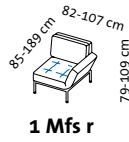

RI + 2mDs r

2mDs l + RI

2mDs l + E + 2mDs r

Sitzhöhe: 43 cm
seat height: 43 cm

roro medium soft – the original since 1998

Design Roland Meyer-Brühl

Sitzhöhe: 45 cm
seat height: 45 cm

roro medium spring – the original since 1998

RI

Al f. RI

Lc 76 l + 2mDs r

2mDs l + Lc 76 r

RI + 2mDs r

2mDs l + RI

Eas l + 2mDs r

2mDs l + Eas r

Sitzhöhe: 43 cm
seat height: 43 cm

roro small soft – the original since 1998

Design Roland Meyer-Brühl

Sitzhöhe: 43 cm
seat height: 43 cm

roro small spring – the original since 1998

Design Roland Meyer-Brühl

Sitzhöhe: 43 cm
seat height: 43 cm