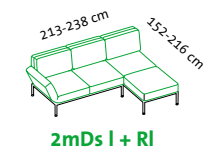

RI + 2mDs r

2mDs l + RI

2mDs l + E + 2mDs r

Sitzhöhe: 43 cm
seat height: 43 cm

roro medium soft – the original since 1998

Design Roland Meyer-Brühl

Sitzhöhe: 45 cm
seat height: 45 cm

roro medium spring – the original since 1998

Sitzhöhe: 43 cm
seat height: 43 cm

roro small soft – the original since 1998

Design Roland Meyer-Brühl

Sitzhöhe: 43 cm
seat height: 43 cm

roro small spring – the original since 1998

Design Roland Meyer-Brühl

Sitzhöhe: 43 cm
seat height: 43 cm