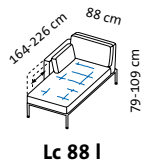

RI + 2mDs r

2mDs l + RI

2mDs l + E + 2mDs r

Sitzhöhe: 43 cm
seat height: 43 cm

roro medium soft – the original since 1998

Design Roland Meyer-Brühl

Sitzhöhe: 45 cm
seat height: 45 cm

roro medium spring – the original since 1998

Design Roland Meyer-Brühl

2m2Ds spring

Sitzhöhe: 45 cm
seat height: 45 cm

roro small classic – the original since 1998

Design Roland Meyer-Brühl

1 Mfs l

1 Mfs r

E