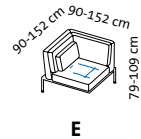

RI + 2mDs r

2mDs l + RI

2mDs l + E + 2mDs r

Sitzhöhe: 43 cm
seat height: 43 cm

roro medium soft – the original since 1998

Design Roland Meyer-Brühl

Sitzhöhe: 45 cm
seat height: 45 cm

roro medium spring – the original since 1998

Design Roland Meyer-Brühl

2m2Ds spring

Sitzhöhe: 45 cm
seat height: 45 cm

roro small classic – the original since 1998

Design Roland Meyer-Brühl

1 Mfs l

1 Mfs r

E