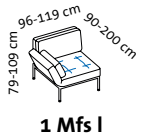

RI + 2mDs r

2mDs l + RI

2mDs l + E + 2mDs r

Sitzhöhe: 43 cm
seat height: 43 cm

roro medium soft – the original since 1998

Design Roland Meyer-Brühl

Sitzhöhe: 45 cm
seat height: 45 cm

roro medium spring – the original since 1998

Design Roland Meyer-Brühl

2m2Ds spring

Sitzhöhe: 45 cm
seat height: 45 cm

roro small classic – the original since 1998

Design Roland Meyer-Brühl

1 Mfs l

1 Mfs r

E

Sitzhöhe: 43 cm
seat height: 43 cm

roro small soft – the original since 1998

Design Roland Meyer-Brühl

Sitzhöhe: 43 cm
seat height: 43 cm

roro small spring – the original since 1998

Design Roland Meyer-Brühl

Sitzhöhe: 43 cm
seat height: 43 cm