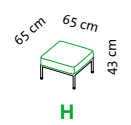

Sitzhöhe: 43 cm
seat height: 43 cm

roro small soft – the original since 1998

Design Roland Meyer-Brühl

Sitzhöhe: 43 cm
seat height: 43 cm

roro small spring – the original since 1998

Design Roland Meyer-Brühl

Sitzhöhe: 43 cm
seat height: 43 cm