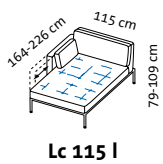

RI + 2mDs r

2mDs l + RI

2mDs l + E + 2mDs r

Sitzhöhe: 43 cm
seat height: 43 cm

roro medium soft – the original since 1998

Design Roland Meyer-Brühl

Sitzhöhe: 45 cm
seat height: 45 cm

roro medium spring – the original since 1998

Design Roland Meyer-Brühl

2m2Ds spring

Sitzhöhe: 45 cm
seat height: 45 cm

roro small classic – the original since 1998

Design Roland Meyer-Brühl

1 Mfs l

1 Mfs r

E