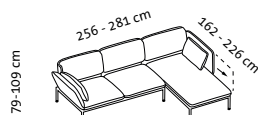

Lc 115 l

Lc 115 r

RI

RI

AI f. RI

H

Lc 88 l + 2mDs r

2mDs l + Lc 88 r

RI + 2mDs r

2mDs l + RI

2mDs l + E + 2mDs r

Sitzhöhe: 43 cm
seat height: 43 cm

roro medium soft – the original since 1998

Design Roland Meyer-Brühl

Sitzhöhe: 45 cm
seat height: 45 cm

roro medium spring – the original since 1998

Design Roland Meyer-Brühl

2m2Ds spring

Sitzhöhe: 45 cm
seat height: 45 cm

roro small classic – the original since 1998

Design Roland Meyer-Brühl

1 Mfs l

1 Mfs r

E

Sitzhöhe: 43 cm
seat height: 43 cm