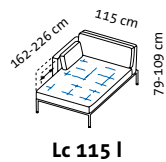

RI

Al f. RI

Lc 76 l + 2mDs r

2mDs l + Lc 76 r

RI + 2mDs r

2mDs l + RI

Eas l + 2mDs r

2mDs l + Eas r

Sitzhöhe: 43 cm
seat height: 43 cm

roro small soft – the original since 1998

Design Roland Meyer-Brühl

Sitzhöhe: 43 cm
seat height: 43 cm

roro small spring – the original since 1998

Design Roland Meyer-Brühl