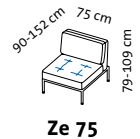

RI + 2mDs r

2mDs l + RI

2mDs l + E + 2mDs r

Sitzhöhe: 43 cm
seat height: 43 cm

roro medium soft – the original since 1998

Design Roland Meyer-Brühl

Sitzhöhe: 45 cm
seat height: 45 cm

roro medium spring – the original since 1998

Design Roland Meyer-Brühl

2m2Ds spring

Sitzhöhe: 45 cm
seat height: 45 cm

roro small classic – the original since 1998

Design Roland Meyer-Brühl

1 Mfs l

1 Mfs r

E

Sitzhöhe: 43 cm
seat height: 43 cm

roro small soft – the original since 1998

Design Roland Meyer-Brühl

Sitzhöhe: 43 cm
seat height: 43 cm

roro small spring – the original since 1998

Design Roland Meyer-Brühl

Sitzhöhe: 43 cm
seat height: 43 cm