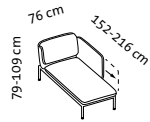

roro small classic – the original since 1998

Design Roland Meyer-Brühl

Lc 76 r

Sitzhöhe: 43 cm
seat height: 43 cm