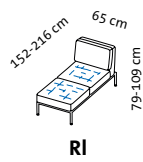

RI

Al f. RI

Lc 76 l + 2mDs r

2mDs l + Lc 76 r

RI + 2mDs r

2mDs l + RI

Eas l + 2mDs r

2mDs l + Eas r

Sitzhöhe: 43 cm
seat height: 43 cm

roro small soft – the original since 1998

Design Roland Meyer-Brühl

Sitzhöhe: 43 cm
seat height: 43 cm

roro small spring – the original since 1998

Design Roland Meyer-Brühl