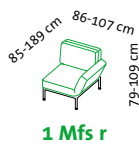

RI + 2mDs r

2mDs l + RI

2mDs l + E + 2mDs r

Sitzhöhe: 43 cm
seat height: 43 cm

roro medium soft – the original since 1998

Design Roland Meyer-Brühl

Sitzhöhe: 45 cm
seat height: 45 cm

roro medium spring – the original since 1998

Design Roland Meyer-Brühl

2m2Ds spring

Sitzhöhe: 45 cm
seat height: 45 cm

roro small classic – the original since 1998

Design Roland Meyer-Brühl

1 Mfs l

1 Mfs r

E

Sitzhöhe: 43 cm
seat height: 43 cm

roro small soft – the original since 1998

Design Roland Meyer-Brühl

Sitzhöhe: 43 cm
seat height: 43 cm

roro small spring – the original since 1998

Design Roland Meyer-Brühl

Sitzhöhe: 43 cm
seat height: 43 cm