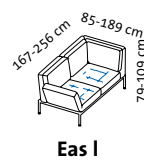

RI

Al f. RI

Lc 76 l + 2mDs r

2mDs l + Lc 76 r

RI + 2mDs r

2mDs l + RI

Eas l + 2mDs r

2mDs l + Eas r

Sitzhöhe: 43 cm
seat height: 43 cm

roro small soft – the original since 1998

Design Roland Meyer-Brühl

Sitzhöhe: 43 cm
seat height: 43 cm

roro small spring – the original since 1998

Design Roland Meyer-Brühl

Sitzhöhe: 43 cm
seat height: 43 cm