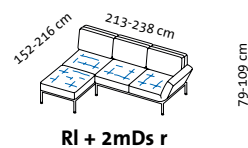

RI

Al f. RI

Lc 76 l + 2mDs r

2mDs l + Lc 76 r

RI + 2mDs r

2mDs l + RI

Eas l + 2mDs r

2mDs l + Eas r

Sitzhöhe: 43 cm
seat height: 43 cm

roro small soft – the original since 1998

Design Roland Meyer-Brühl

Sitzhöhe: 43 cm
seat height: 43 cm

roro small spring – the original since 1998

Design Roland Meyer-Brühl