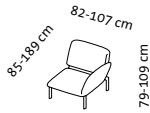

RI + 2mDs r

2mDs l + RI

2mDs l + E + 2mDs r

Sitzhöhe: 43 cm
seat height: 43 cm

roro medium soft – the original since 1998

Design Roland Meyer-Brühl

Sitzhöhe: 45 cm
seat height: 45 cm

roro medium spring – the original since 1998

Design Roland Meyer-Brühl

2m2Ds spring

Sitzhöhe: 45 cm
seat height: 45 cm

roro small classic – the original since 1998

Design Roland Meyer-Brühl

1 Mfs l

1 Mfs r

E

Sitzhöhe: 43 cm
seat height: 43 cm