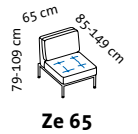

RI + 2mDs r

2mDs l + RI

2mDs l + E + 2mDs r

Sitzhöhe: 43 cm
seat height: 43 cm

roro medium soft – the original since 1998

Design Roland Meyer-Brühl

Sitzhöhe: 45 cm
seat height: 45 cm

roro medium spring – the original since 1998

RI

Al f. RI

Lc 76 l + 2mDs r

2mDs l + Lc 76 r

RI + 2mDs r

2mDs l + RI

Eas l + 2mDs r

2mDs l + Eas r

Sitzhöhe: 43 cm
seat height: 43 cm

roro small soft – the original since 1998

Design Roland Meyer-Brühl

Sitzhöhe: 43 cm
seat height: 43 cm

roro small spring – the original since 1998

Design Roland Meyer-Brühl

Sitzhöhe: 43 cm
seat height: 43 cm