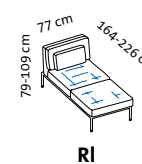

RI + 2mDs r

2mDs l + RI

2mDs l + E + 2mDs r

Sitzhöhe: 43 cm
seat height: 43 cm

roro medium soft – the original since 1998

Design Roland Meyer-Brühl

Sitzhöhe: 45 cm
seat height: 45 cm

roro medium spring – the original since 1998

Design Roland Meyer-Brühl

2m2Ds spring

Sitzhöhe: 45 cm
seat height: 45 cm

roro small classic – the original since 1998

Design Roland Meyer-Brühl

1 Mfs l

1 Mfs r

E