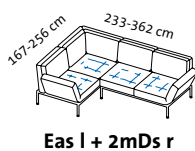

RI

Al f. RI

Lc 76 l + 2mDs r

2mDs l + Lc 76 r

RI + 2mDs r

2mDs l + RI

Eas l + 2mDs r

2mDs l + Eas r

Sitzhöhe: 43 cm
seat height: 43 cm

roro small soft – the original since 1998

Design Roland Meyer-Brühl

Sitzhöhe: 43 cm
seat height: 43 cm

roro small spring – the original since 1998

Design Roland Meyer-Brühl