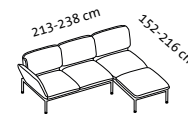

RI + 2mDs r

2mDs l + RI

2mDs l + E + 2mDs r

Sitzhöhe: 43 cm
seat height: 43 cm

roro medium soft – the original since 1998

Design Roland Meyer-Brühl

Sitzhöhe: 45 cm
seat height: 45 cm

roro medium spring – the original since 1998

RI

Al f. RI

Lc 76 l + 2mDs r

2mDs l + Lc 76 r

RI + 2mDs r

2mDs l + RI

Eas l + 2mDs r

2mDs l + Eas r

Sitzhöhe: 43 cm
seat height: 43 cm

roro small soft – the original since 1998

Design Roland Meyer-Brühl

Sitzhöhe: 43 cm
seat height: 43 cm

roro small spring – the original since 1998

Design Roland Meyer-Brühl

Sitzhöhe: 43 cm
seat height: 43 cm