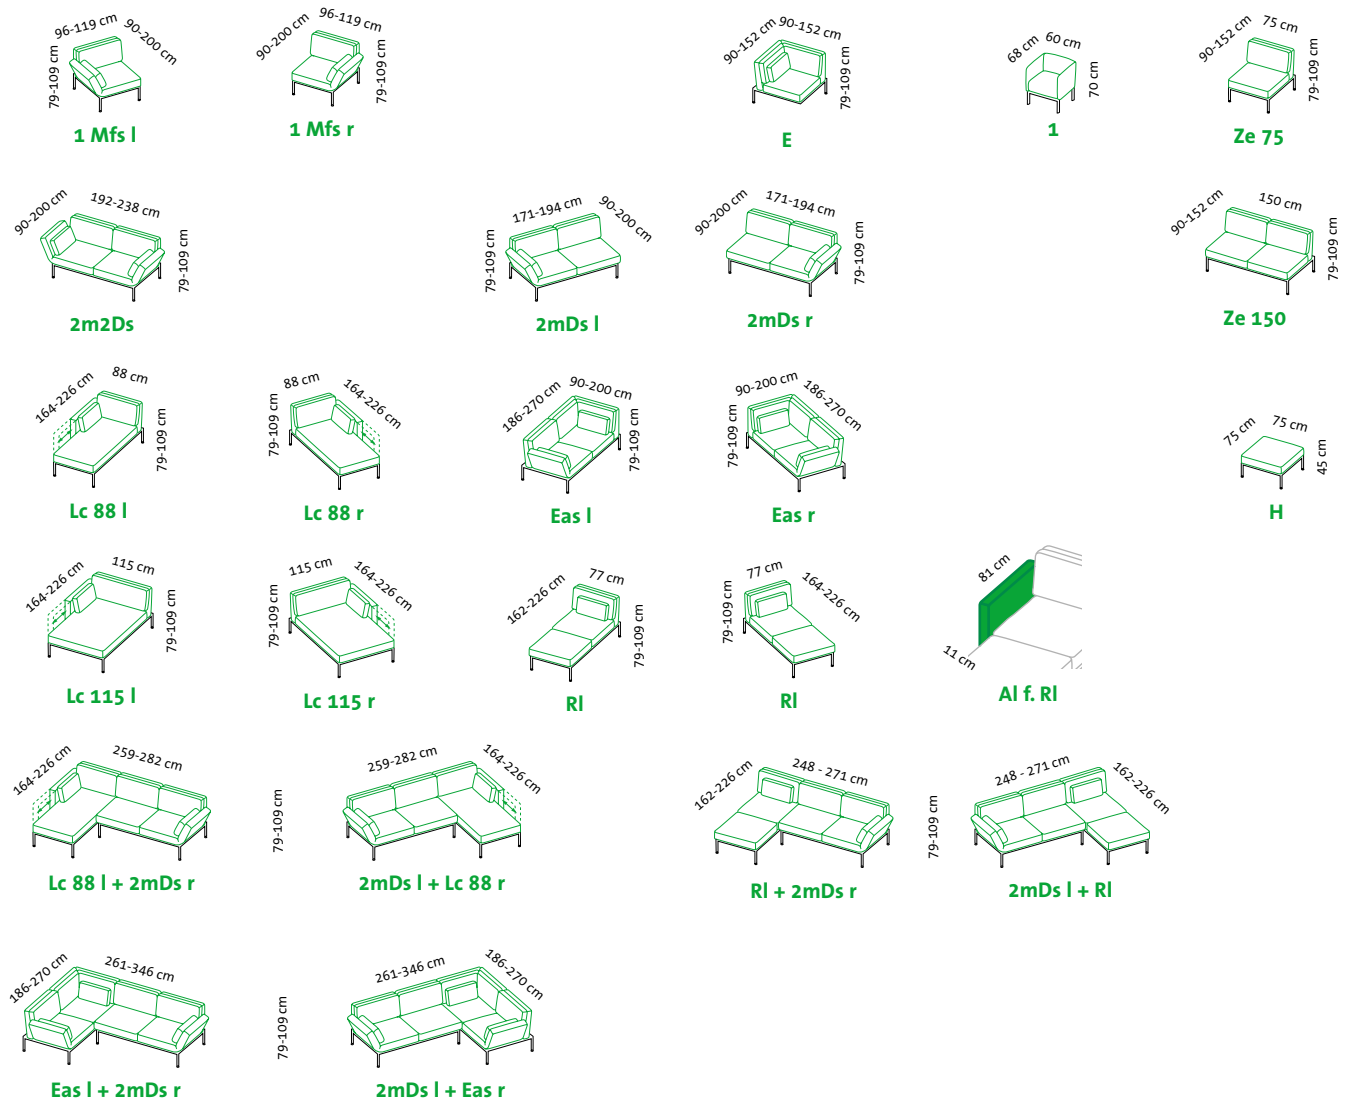

RI + 2mDs r

2mDs l + RI

2mDs l + E + 2mDs r

Sitzhöhe: 43 cm
seat height: 43 cm

roro medium soft – the original since 1998

Design Roland Meyer-Brühl

Sitzhöhe: 45 cm
seat height: 45 cm

roro medium spring – the original since 1998

Design Roland Meyer-Brühl

2m2Ds spring

Sitzhöhe: 45 cm
seat height: 45 cm

roro small classic – the original since 1998

Design Roland Meyer-Brühl

1 Mfs l

1 Mfs r

E