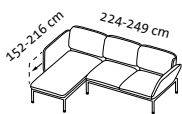

Lc 76 l + 2mDs r