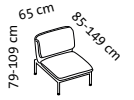

roro small classic – the original since 1998

Design Roland Meyer-Brühl

Ze 65

Sitzhöhe: 43 cm
seat height: 43 cm