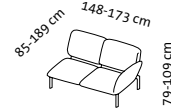

roro small classic – the original since 1998

Design Roland Meyer-Brühl

2mDs r

Sitzhöhe: 43 cm
seat height: 43 cm