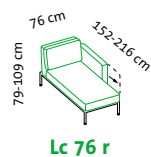

RI + 2mDs r

2mDs l + RI

2mDs l + E + 2mDs r

Sitzhöhe: 43 cm
seat height: 43 cm

roro medium soft – the original since 1998

Design Roland Meyer-Brühl

Sitzhöhe: 45 cm
seat height: 45 cm

roro medium spring – the original since 1998

Sitzhöhe: 43 cm
seat height: 43 cm

roro small soft – the original since 1998

Design Roland Meyer-Brühl

Sitzhöhe: 43 cm
seat height: 43 cm

roro small spring – the original since 1998

Design Roland Meyer-Brühl

Sitzhöhe: 43 cm
seat height: 43 cm