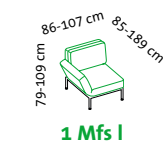

RI + 2mDs r

2mDs l + RI

2mDs l + E + 2mDs r

Sitzhöhe: 43 cm
seat height: 43 cm

roro medium soft – the original since 1998

Design Roland Meyer-Brühl

Sitzhöhe: 45 cm
seat height: 45 cm

roro medium spring – the original since 1998

Design Roland Meyer-Brühl

2m2Ds spring

Sitzhöhe: 45 cm
seat height: 45 cm

roro small classic – the original since 1998

Design Roland Meyer-Brühl

1 Mfs l

1 Mfs r

E

Sitzhöhe: 43 cm
seat height: 43 cm

roro small soft – the original since 1998

Design Roland Meyer-Brühl

Sitzhöhe: 43 cm
seat height: 43 cm

roro small spring – the original since 1998

Design Roland Meyer-Brühl

Sitzhöhe: 43 cm
seat height: 43 cm