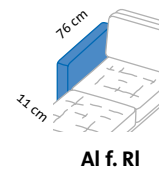

RI

Al f. RI

Lc 76 l + 2mDs r

2mDs l + Lc 76 r

RI + 2mDs r

2mDs l + RI

Eas l + 2mDs r

2mDs l + Eas r

Sitzhöhe: 43 cm
seat height: 43 cm

roro small soft – the original since 1998

Design Roland Meyer-Brühl

Sitzhöhe: 43 cm
seat height: 43 cm

roro small spring – the original since 1998

Design Roland Meyer-Brühl

Sitzhöhe: 43 cm
seat height: 43 cm