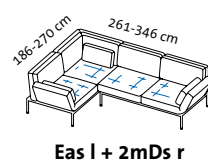

RI + 2mDs r

2mDs l + RI

2mDs l + E + 2mDs r

Sitzhöhe: 43 cm
seat height: 43 cm

roro medium soft – the original since 1998

Design Roland Meyer-Brühl

Sitzhöhe: 45 cm
seat height: 45 cm

roro medium spring – the original since 1998

Design Roland Meyer-Brühl

2m2Ds spring

Sitzhöhe: 45 cm
seat height: 45 cm

roro small classic – the original since 1998

Design Roland Meyer-Brühl

1 Mfs l

1 Mfs r

E