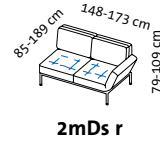

RI + 2mDs r

2mDs l + RI

2mDs l + E + 2mDs r

Sitzhöhe: 43 cm
seat height: 43 cm

roro medium soft – the original since 1998

Design Roland Meyer-Brühl

Sitzhöhe: 45 cm
seat height: 45 cm

roro medium spring – the original since 1998

RI

Al f. RI

Lc 76 l + 2mDs r

2mDs l + Lc 76 r

RI + 2mDs r

2mDs l + RI

Eas l + 2mDs r

2mDs l + Eas r

Sitzhöhe: 43 cm
seat height: 43 cm

roro small soft – the original since 1998

Design Roland Meyer-Brühl

Sitzhöhe: 43 cm
seat height: 43 cm

roro small spring – the original since 1998

Design Roland Meyer-Brühl

Sitzhöhe: 43 cm
seat height: 43 cm