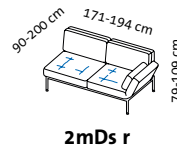

RI + 2mDs r

2mDs l + RI

2mDs l + E + 2mDs r

Sitzhöhe: 43 cm
seat height: 43 cm

roro medium soft – the original since 1998

Design Roland Meyer-Brühl

Sitzhöhe: 45 cm
seat height: 45 cm

roro medium spring – the original since 1998

Design Roland Meyer-Brühl

2m2Ds spring

Sitzhöhe: 45 cm
seat height: 45 cm

roro small classic – the original since 1998

Design Roland Meyer-Brühl

1 Mfs l

1 Mfs r

E

Sitzhöhe: 43 cm
seat height: 43 cm