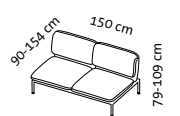

roro medium classic – the original since 1998

Design Roland Meyer-Brühl

Ze 150

Sitzhöhe: 43 cm
seat height: 43 cm