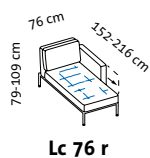

RI

Al f. RI

Lc 76 l + 2mDs r

2mDs l + Lc 76 r

RI + 2mDs r

2mDs l + RI

Eas l + 2mDs r

2mDs l + Eas r

Sitzhöhe: 43 cm
seat height: 43 cm

roro small soft – the original since 1998

Design Roland Meyer-Brühl

Sitzhöhe: 43 cm
seat height: 43 cm

roro small spring – the original since 1998

Design Roland Meyer-Brühl

Sitzhöhe: 43 cm
seat height: 43 cm