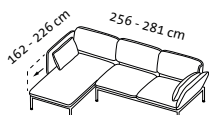

Lc 115 l

Lc 115 r

RI

RI

AI f. RI

H

Lc 88 l + 2mDs r

2mDs l + Lc 88 r

RI + 2mDs r

2mDs l + RI

2mDs l + E + 2mDs r

Sitzhöhe: 43 cm
seat height: 43 cm

roro medium soft – the original since 1998

Design Roland Meyer-Brühl

Sitzhöhe: 45 cm
seat height: 45 cm

roro medium spring – the original since 1998

Design Roland Meyer-Brühl

2m2Ds spring

Sitzhöhe: 45 cm
seat height: 45 cm

roro small classic – the original since 1998

Design Roland Meyer-Brühl

1 Mfs l

1 Mfs r

E

Sitzhöhe: 43 cm
seat height: 43 cm