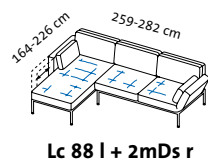

RI + 2mDs r

2mDs l + RI

2mDs l + E + 2mDs r

Sitzhöhe: 43 cm
seat height: 43 cm

roro medium soft – the original since 1998

Design Roland Meyer-Brühl

Sitzhöhe: 45 cm
seat height: 45 cm

roro medium spring – the original since 1998

Design Roland Meyer-Brühl

2m2Ds spring

Sitzhöhe: 45 cm
seat height: 45 cm

roro small classic – the original since 1998

Design Roland Meyer-Brühl

1 Mfs l

1 Mfs r

E