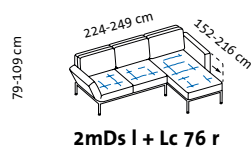

RI + 2mDs r

2mDs l + RI

2mDs l + E + 2mDs r

Sitzhöhe: 43 cm
seat height: 43 cm

roro medium soft – the original since 1998

Design Roland Meyer-Brühl

Sitzhöhe: 45 cm
seat height: 45 cm

roro medium spring – the original since 1998

RI

Al f. RI

Lc 76 l + 2mDs r

2mDs l + Lc 76 r

RI + 2mDs r

2mDs l + RI

Eas l + 2mDs r

2mDs l + Eas r

Sitzhöhe: 43 cm
seat height: 43 cm

roro small soft – the original since 1998

Design Roland Meyer-Brühl

Sitzhöhe: 43 cm
seat height: 43 cm

roro small spring – the original since 1998

Design Roland Meyer-Brühl

Sitzhöhe: 43 cm
seat height: 43 cm