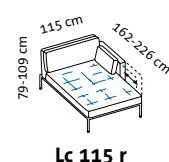

Sitzhöhe: 43 cm
seat height: 43 cm

roro small soft – the original since 1998

Design Roland Meyer-Brühl

Sitzhöhe: 43 cm
seat height: 43 cm

roro small spring – the original since 1998

Design Roland Meyer-Brühl

Sitzhöhe: 43 cm
seat height: 43 cm