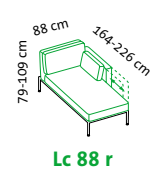

RI + 2mDs r

2mDs l + RI

2mDs l + E + 2mDs r

Sitzhöhe: 43 cm
seat height: 43 cm

roro medium soft – the original since 1998

Design Roland Meyer-Brühl

Sitzhöhe: 45 cm
seat height: 45 cm

roro medium spring – the original since 1998

Sitzhöhe: 43 cm
seat height: 43 cm

roro small soft – the original since 1998

Design Roland Meyer-Brühl

Sitzhöhe: 43 cm
seat height: 43 cm

roro small spring – the original since 1998

Design Roland Meyer-Brühl

Sitzhöhe: 43 cm
seat height: 43 cm