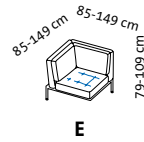

Sitzhöhe: 43 cm
seat height: 43 cm

roro small soft – the original since 1998

Design Roland Meyer-Brühl

Sitzhöhe: 43 cm
seat height: 43 cm

roro small spring – the original since 1998

Design Roland Meyer-Brühl

Sitzhöhe: 43 cm
seat height: 43 cm