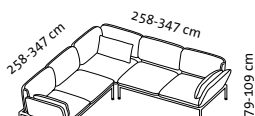

Lc 115 l

Lc 115 r

RI

RI

AI f. RI

H

Lc 88 l + 2mDs r

2mDs l + Lc 88 r

RI + 2mDs r

2mDs l + RI

2mDs l + E + 2mDs r

Sitzhöhe: 43 cm
seat height: 43 cm

roro medium soft – the original since 1998

Design Roland Meyer-Brühl

Sitzhöhe: 45 cm
seat height: 45 cm

roro medium spring – the original since 1998

Design Roland Meyer-Brühl

2m2Ds spring

Sitzhöhe: 45 cm
seat height: 45 cm

roro small classic – the original since 1998

Design Roland Meyer-Brühl

1 Mfs l

1 Mfs r

E