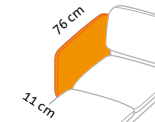

roro small classic – the original since 1998

Design Roland Meyer-Brühl

Al f. RI

Sitzhöhe: 43 cm
seat height: 43 cm