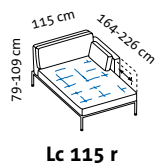

RI + 2mDs r

2mDs l + RI

2mDs l + E + 2mDs r

Sitzhöhe: 43 cm
seat height: 43 cm

roro medium soft – the original since 1998

Design Roland Meyer-Brühl

Sitzhöhe: 45 cm
seat height: 45 cm

roro medium spring – the original since 1998

Design Roland Meyer-Brühl

2m2Ds spring

Sitzhöhe: 45 cm
seat height: 45 cm

roro small classic – the original since 1998

Design Roland Meyer-Brühl

1 Mfs l

1 Mfs r

E

Sitzhöhe: 43 cm
seat height: 43 cm