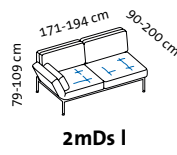

RI + 2mDs r

2mDs l + RI

2mDs l + E + 2mDs r

Sitzhöhe: 43 cm
seat height: 43 cm

roro medium soft – the original since 1998

Design Roland Meyer-Brühl

Sitzhöhe: 45 cm
seat height: 45 cm

roro medium spring – the original since 1998

Design Roland Meyer-Brühl

2m2Ds spring

Sitzhöhe: 45 cm
seat height: 45 cm

roro small classic – the original since 1998

Design Roland Meyer-Brühl

1 Mfs l

1 Mfs r

E

Sitzhöhe: 43 cm
seat height: 43 cm

roro small soft – the original since 1998

Design Roland Meyer-Brühl

Sitzhöhe: 43 cm
seat height: 43 cm

roro small spring – the original since 1998

Design Roland Meyer-Brühl

Sitzhöhe: 43 cm
seat height: 43 cm