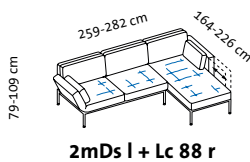

RI + 2mDs r

2mDs l + RI

2mDs l + E + 2mDs r

Sitzhöhe: 43 cm
seat height: 43 cm

roro medium soft – the original since 1998

Design Roland Meyer-Brühl

Sitzhöhe: 45 cm
seat height: 45 cm

roro medium spring – the original since 1998

Design Roland Meyer-Brühl

2m2Ds spring

Sitzhöhe: 45 cm
seat height: 45 cm

roro small classic – the original since 1998

Design Roland Meyer-Brühl

1 Mfs l

1 Mfs r

E