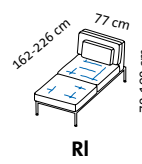

RI + 2mDs r

2mDs l + RI

2mDs l + E + 2mDs r

Sitzhöhe: 43 cm
seat height: 43 cm

roro medium soft – the original since 1998

Design Roland Meyer-Brühl

Sitzhöhe: 45 cm
seat height: 45 cm

roro medium spring – the original since 1998

Design Roland Meyer-Brühl

2m2Ds spring

Sitzhöhe: 45 cm
seat height: 45 cm

roro small classic – the original since 1998

Design Roland Meyer-Brühl

1 Mfs l

1 Mfs r

E