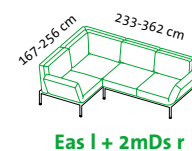

RI + 2mDs r

2mDs l + RI

2mDs l + E + 2mDs r

Sitzhöhe: 43 cm
seat height: 43 cm

roro medium soft – the original since 1998

Design Roland Meyer-Brühl

Sitzhöhe: 45 cm
seat height: 45 cm

roro medium spring – the original since 1998

Sitzhöhe: 43 cm
seat height: 43 cm

roro small soft – the original since 1998

Design Roland Meyer-Brühl

Sitzhöhe: 43 cm
seat height: 43 cm

roro small spring – the original since 1998

Design Roland Meyer-Brühl

Sitzhöhe: 43 cm
seat height: 43 cm