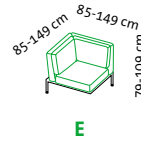

Sitzhöhe: 43 cm
seat height: 43 cm

roro small soft – the original since 1998

Design Roland Meyer-Brühl

Sitzhöhe: 43 cm
seat height: 43 cm

roro small spring – the original since 1998

Design Roland Meyer-Brühl

Sitzhöhe: 43 cm
seat height: 43 cm