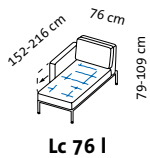

RI + 2mDs r

2mDs l + RI

2mDs l + E + 2mDs r

Sitzhöhe: 43 cm
seat height: 43 cm

roro medium soft – the original since 1998

Design Roland Meyer-Brühl

Sitzhöhe: 45 cm
seat height: 45 cm

roro medium spring – the original since 1998

RI

Al f. RI

Lc 76 l + 2mDs r

2mDs l + Lc 76 r

RI + 2mDs r

2mDs l + RI

Eas l + 2mDs r

2mDs l + Eas r

Sitzhöhe: 43 cm
seat height: 43 cm

roro small soft – the original since 1998

Design Roland Meyer-Brühl

Sitzhöhe: 43 cm
seat height: 43 cm

roro small spring – the original since 1998

Design Roland Meyer-Brühl

Sitzhöhe: 43 cm
seat height: 43 cm