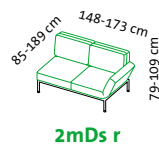

RI + 2mDs r

2mDs l + RI

2mDs l + E + 2mDs r

Sitzhöhe: 43 cm
seat height: 43 cm

roro medium soft – the original since 1998

Design Roland Meyer-Brühl

Sitzhöhe: 45 cm
seat height: 45 cm

roro medium spring – the original since 1998

Sitzhöhe: 43 cm
seat height: 43 cm

roro small soft – the original since 1998

Design Roland Meyer-Brühl

Sitzhöhe: 43 cm
seat height: 43 cm

roro small spring – the original since 1998

Design Roland Meyer-Brühl

Sitzhöhe: 43 cm
seat height: 43 cm