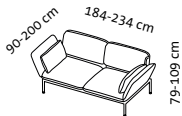

2m2Ds

2mDs l

2mDs r

Ze 150

Lc 88 l

Lc 88 r

Eas l

Eas r

RI + 2mDs r

2mDs l + RI

2mDs l + E + 2mDs r

Sitzhöhe: 43 cm
seat height: 43 cm

roro medium soft – the original since 1998

Design Roland Meyer-Brühl

Sitzhöhe: 45 cm
seat height: 45 cm

roro medium spring – the original since 1998

Sitzhöhe: 43 cm
seat height: 43 cm