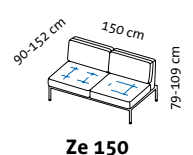

RI + 2mDs r

2mDs l + RI

2mDs l + E + 2mDs r

Sitzhöhe: 43 cm
seat height: 43 cm

roro medium soft – the original since 1998

Design Roland Meyer-Brühl

Sitzhöhe: 45 cm
seat height: 45 cm

roro medium spring – the original since 1998

Design Roland Meyer-Brühl

2m2Ds spring

Sitzhöhe: 45 cm
seat height: 45 cm

roro small classic – the original since 1998

Design Roland Meyer-Brühl

1 Mfs l

1 Mfs r

E

Sitzhöhe: 43 cm
seat height: 43 cm

roro small soft – the original since 1998

Design Roland Meyer-Brühl

Sitzhöhe: 43 cm
seat height: 43 cm

roro small spring – the original since 1998

Design Roland Meyer-Brühl

Sitzhöhe: 43 cm
seat height: 43 cm