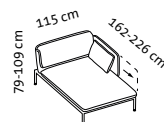

roro small classic – the original since 1998

Design Roland Meyer-Brühl

Lc 115 r

Sitzhöhe: 43 cm
seat height: 43 cm