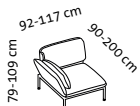

roro medium classic – the original since 1998

Design Roland Meyer-Brühl

1 Mfs l

Sitzhöhe: 43 cm
seat height: 43 cm