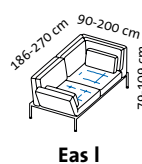

RI + 2mDs r

2mDs l + RI

2mDs l + E + 2mDs r

Sitzhöhe: 43 cm
seat height: 43 cm

roro medium soft – the original since 1998

Design Roland Meyer-Brühl

Sitzhöhe: 45 cm
seat height: 45 cm

roro medium spring – the original since 1998

Design Roland Meyer-Brühl

2m2Ds spring

Sitzhöhe: 45 cm
seat height: 45 cm

roro small classic – the original since 1998

Design Roland Meyer-Brühl

1 Mfs l

1 Mfs r

E