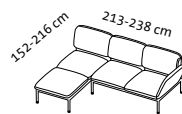

RI + 2mDs r

2mDs l + RI

2mDs l + E + 2mDs r

Sitzhöhe: 43 cm
seat height: 43 cm

roro medium soft – the original since 1998

Design Roland Meyer-Brühl

Sitzhöhe: 45 cm
seat height: 45 cm

roro medium spring – the original since 1998

RI

Al f. RI

Lc 76 l + 2mDs r

2mDs l + Lc 76 r

RI + 2mDs r

2mDs l + RI

Eas l + 2mDs r

2mDs l + Eas r

Sitzhöhe: 43 cm
seat height: 43 cm

roro small soft – the original since 1998

Design Roland Meyer-Brühl

Sitzhöhe: 43 cm
seat height: 43 cm

roro small spring – the original since 1998

Design Roland Meyer-Brühl

Sitzhöhe: 43 cm
seat height: 43 cm