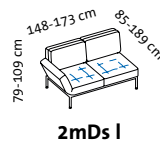

RI + 2mDs r

2mDs l + RI

2mDs l + E + 2mDs r

Sitzhöhe: 43 cm
seat height: 43 cm

roro medium soft – the original since 1998

Design Roland Meyer-Brühl

Sitzhöhe: 45 cm
seat height: 45 cm

roro medium spring – the original since 1998

RI

Al f. RI

Lc 76 l + 2mDs r

2mDs l + Lc 76 r

RI + 2mDs r

2mDs l + RI

Eas l + 2mDs r

2mDs l + Eas r

Sitzhöhe: 43 cm
seat height: 43 cm

roro small soft – the original since 1998

Design Roland Meyer-Brühl

Sitzhöhe: 43 cm
seat height: 43 cm

roro small spring – the original since 1998

Design Roland Meyer-Brühl

Sitzhöhe: 43 cm
seat height: 43 cm