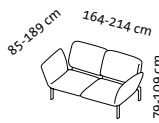

roro small classic – the original since 1998

Design Roland Meyer-Brühl

2m2Ds

Sitzhöhe: 43 cm
seat height: 43 cm