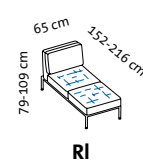

RI

Al f. RI

Lc 76 l + 2mDs r

2mDs l + Lc 76 r

RI + 2mDs r

2mDs l + RI

Eas l + 2mDs r

2mDs l + Eas r

Sitzhöhe: 43 cm
seat height: 43 cm

roro small soft – the original since 1998

Design Roland Meyer-Brühl

Sitzhöhe: 43 cm
seat height: 43 cm

roro small spring – the original since 1998

Design Roland Meyer-Brühl

Sitzhöhe: 43 cm
seat height: 43 cm