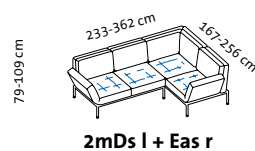

RI

Al f. RI

Lc 76 l + 2mDs r

2mDs l + Lc 76 r

RI + 2mDs r

2mDs l + RI

Eas l + 2mDs r

2mDs l + Eas r

Sitzhöhe: 43 cm
seat height: 43 cm

roro small soft – the original since 1998

Design Roland Meyer-Brühl

Sitzhöhe: 43 cm
seat height: 43 cm

roro small spring – the original since 1998

Design Roland Meyer-Brühl