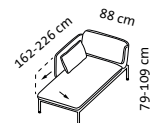

roro small classic – the original since 1998

Design Roland Meyer-Brühl

Lc 88 l

Sitzhöhe: 43 cm
seat height: 43 cm