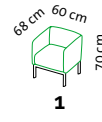

Sitzhöhe: 43 cm
seat height: 43 cm

roro small soft – the original since 1998

Design Roland Meyer-Brühl

Sitzhöhe: 43 cm
seat height: 43 cm

roro small spring – the original since 1998

Design Roland Meyer-Brühl

Sitzhöhe: 43 cm
seat height: 43 cm