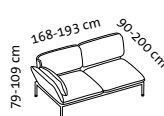

roro medium classic – the original since 1998

Design Roland Meyer-Brühl

2mDs l

Sitzhöhe: 43 cm
seat height: 43 cm