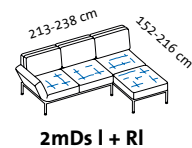

RI + 2mDs r

2mDs l + RI

2mDs l + E + 2mDs r

Sitzhöhe: 43 cm
seat height: 43 cm

roro medium soft – the original since 1998

Design Roland Meyer-Brühl

Sitzhöhe: 45 cm
seat height: 45 cm

roro medium spring – the original since 1998

RI

Al f. RI

Lc 76 l + 2mDs r

2mDs l + Lc 76 r

RI + 2mDs r

2mDs l + RI

Eas l + 2mDs r

2mDs l + Eas r

Sitzhöhe: 43 cm
seat height: 43 cm

roro small soft – the original since 1998

Design Roland Meyer-Brühl

Sitzhöhe: 43 cm
seat height: 43 cm

roro small spring – the original since 1998

Design Roland Meyer-Brühl