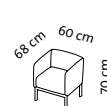

roro medium classic – the original since 1998

Design Roland Meyer-Brühl

1

Sitzhöhe: 43 cm
seat height: 43 cm