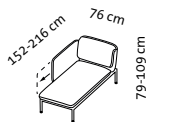

roro small classic – the original since 1998

Design Roland Meyer-Brühl

Lc 76 l

Sitzhöhe: 43 cm
seat height: 43 cm