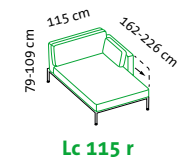

RI + 2mDs r

2mDs l + RI

2mDs l + E + 2mDs r

Sitzhöhe: 43 cm
seat height: 43 cm

roro medium soft – the original since 1998

Design Roland Meyer-Brühl

Sitzhöhe: 45 cm
seat height: 45 cm

roro medium spring – the original since 1998

Sitzhöhe: 43 cm
seat height: 43 cm

roro small soft – the original since 1998

Design Roland Meyer-Brühl

Sitzhöhe: 43 cm
seat height: 43 cm

roro small spring – the original since 1998

Design Roland Meyer-Brühl

Sitzhöhe: 43 cm
seat height: 43 cm