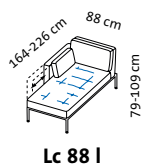

RI + 2mDs r

2mDs l + RI

2mDs l + E + 2mDs r

Sitzhöhe: 43 cm
seat height: 43 cm

roro medium soft – the original since 1998

Design Roland Meyer-Brühl

Sitzhöhe: 45 cm
seat height: 45 cm

roro medium spring – the original since 1998

RI

Al f. RI

Lc 76 l + 2mDs r

2mDs l + Lc 76 r

RI + 2mDs r

2mDs l + RI

Eas l + 2mDs r

2mDs l + Eas r

Sitzhöhe: 43 cm
seat height: 43 cm

roro small soft – the original since 1998

Design Roland Meyer-Brühl

Sitzhöhe: 43 cm
seat height: 43 cm

roro small spring – the original since 1998

Design Roland Meyer-Brühl

Sitzhöhe: 43 cm
seat height: 43 cm