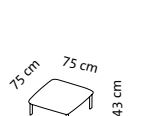

Lc 115 l

Lc 115 r

RI

RI

AI f. RI

H

Lc 88 l + 2mDs r

2mDs l + Lc 88 r

RI + 2mDs r

2mDs l + RI

2mDs l + E + 2mDs r

Sitzhöhe: 43 cm
seat height: 43 cm

roro medium soft – the original since 1998

Design Roland Meyer-Brühl

Sitzhöhe: 45 cm
seat height: 45 cm

roro medium spring – the original since 1998

Design Roland Meyer-Brühl

2m2Ds spring

Sitzhöhe: 45 cm
seat height: 45 cm

roro small classic – the original since 1998

Design Roland Meyer-Brühl

1 Mfs l

1 Mfs r

E

Sitzhöhe: 43 cm
seat height: 43 cm