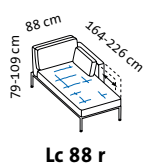

RI + 2mDs r

2mDs l + RI

2mDs l + E + 2mDs r

Sitzhöhe: 43 cm
seat height: 43 cm

roro medium soft – the original since 1998

Design Roland Meyer-Brühl

Sitzhöhe: 45 cm
seat height: 45 cm

roro medium spring – the original since 1998

Design Roland Meyer-Brühl

2m2Ds spring

Sitzhöhe: 45 cm
seat height: 45 cm

roro small classic – the original since 1998

Design Roland Meyer-Brühl

1 Mfs l

1 Mfs r

E