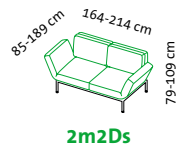

RI + 2mDs r

2mDs l + RI

2mDs l + E + 2mDs r

Sitzhöhe: 43 cm
seat height: 43 cm

roro medium soft – the original since 1998

Design Roland Meyer-Brühl

Sitzhöhe: 45 cm
seat height: 45 cm

roro medium spring – the original since 1998

Design Roland Meyer-Brühl

2m2Ds spring

Sitzhöhe: 45 cm
seat height: 45 cm

roro small classic – the original since 1998

Design Roland Meyer-Brühl

1 Mfs l

1 Mfs r

E

Sitzhöhe: 43 cm
seat height: 43 cm

roro small soft – the original since 1998

Design Roland Meyer-Brühl

Sitzhöhe: 43 cm
seat height: 43 cm

roro small spring – the original since 1998

Design Roland Meyer-Brühl

Sitzhöhe: 43 cm
seat height: 43 cm