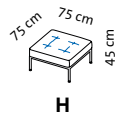

RI + 2mDs r

2mDs l + RI

2mDs l + E + 2mDs r

Sitzhöhe: 43 cm
seat height: 43 cm

roro medium soft – the original since 1998

Design Roland Meyer-Brühl

Sitzhöhe: 45 cm
seat height: 45 cm

roro medium spring – the original since 1998

Design Roland Meyer-Brühl

2m2Ds spring

Sitzhöhe: 45 cm
seat height: 45 cm

roro small classic – the original since 1998

Design Roland Meyer-Brühl

1 Mfs l

1 Mfs r

E