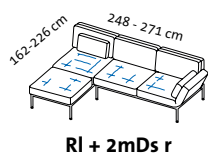

RI + 2mDs r

2mDs l + RI

2mDs l + E + 2mDs r

Sitzhöhe: 43 cm
seat height: 43 cm

roro medium soft – the original since 1998

Design Roland Meyer-Brühl

Sitzhöhe: 45 cm
seat height: 45 cm

roro medium spring – the original since 1998

Design Roland Meyer-Brühl

2m2Ds spring

Sitzhöhe: 45 cm
seat height: 45 cm

roro small classic – the original since 1998

Design Roland Meyer-Brühl

1 Mfs l

1 Mfs r

E