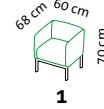

RI + 2mDs r

2mDs l + RI

2mDs l + E + 2mDs r

Sitzhöhe: 43 cm
seat height: 43 cm

roro medium soft – the original since 1998

Design Roland Meyer-Brühl

Sitzhöhe: 45 cm
seat height: 45 cm

roro medium spring – the original since 1998

Design Roland Meyer-Brühl

2m2Ds spring

Sitzhöhe: 45 cm
seat height: 45 cm

roro small classic – the original since 1998

Design Roland Meyer-Brühl

1 Mfs l

1 Mfs r

E