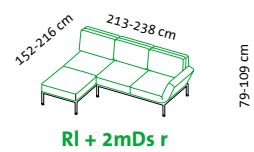

RI + 2mDs r

2mDs l + RI

2mDs l + E + 2mDs r

Sitzhöhe: 43 cm
seat height: 43 cm

roro medium soft – the original since 1998

Design Roland Meyer-Brühl

Sitzhöhe: 45 cm
seat height: 45 cm

roro medium spring – the original since 1998

Sitzhöhe: 43 cm
seat height: 43 cm

roro small soft – the original since 1998

Design Roland Meyer-Brühl

Sitzhöhe: 43 cm
seat height: 43 cm

roro small spring – the original since 1998

Design Roland Meyer-Brühl

Sitzhöhe: 43 cm
seat height: 43 cm