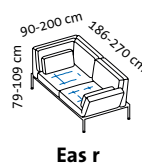

RI + 2mDs r

2mDs l + RI

2mDs l + E + 2mDs r

Sitzhöhe: 43 cm
seat height: 43 cm

roro medium soft – the original since 1998

Design Roland Meyer-Brühl

Sitzhöhe: 45 cm
seat height: 45 cm

roro medium spring – the original since 1998

Design Roland Meyer-Brühl

2m2Ds spring

Sitzhöhe: 45 cm
seat height: 45 cm

roro small classic – the original since 1998

Design Roland Meyer-Brühl

1 Mfs l

1 Mfs r

E