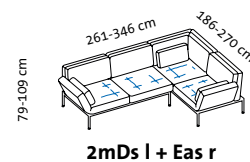

RI + 2mDs r

2mDs l + RI

2mDs l + E + 2mDs r

Sitzhöhe: 43 cm
seat height: 43 cm

roro medium soft – the original since 1998

Design Roland Meyer-Brühl

Sitzhöhe: 45 cm
seat height: 45 cm

roro medium spring – the original since 1998

Design Roland Meyer-Brühl

2m2Ds spring

Sitzhöhe: 45 cm
seat height: 45 cm

roro small classic – the original since 1998

Design Roland Meyer-Brühl

1 Mfs l

1 Mfs r

E