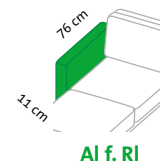

RI + 2mDs r

2mDs l + RI

2mDs l + E + 2mDs r

Sitzhöhe: 43 cm
seat height: 43 cm

roro medium soft – the original since 1998

Design Roland Meyer-Brühl

Sitzhöhe: 45 cm
seat height: 45 cm

roro medium spring – the original since 1998

Sitzhöhe: 43 cm
seat height: 43 cm

roro small soft – the original since 1998

Design Roland Meyer-Brühl

Sitzhöhe: 43 cm
seat height: 43 cm

roro small spring – the original since 1998

Design Roland Meyer-Brühl

Sitzhöhe: 43 cm
seat height: 43 cm