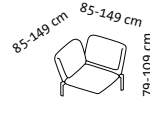

RI + 2mDs r

2mDs l + RI

2mDs l + E + 2mDs r

Sitzhöhe: 43 cm
seat height: 43 cm

roro medium soft – the original since 1998

Design Roland Meyer-Brühl

Sitzhöhe: 45 cm
seat height: 45 cm

roro medium spring – the original since 1998

Design Roland Meyer-Brühl

2m2Ds spring

Sitzhöhe: 45 cm
seat height: 45 cm

roro small classic – the original since 1998

Design Roland Meyer-Brühl

1 Mfs l

1 Mfs r

E