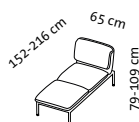

RI + 2mDs r

2mDs l + RI

2mDs l + E + 2mDs r

Sitzhöhe: 43 cm
seat height: 43 cm

roro medium soft – the original since 1998

Design Roland Meyer-Brühl

Sitzhöhe: 45 cm
seat height: 45 cm

roro medium spring – the original since 1998

Design Roland Meyer-Brühl

2m2Ds spring

Sitzhöhe: 45 cm
seat height: 45 cm

roro small classic – the original since 1998

Design Roland Meyer-Brühl

1 Mfs l

1 Mfs r

E

Lc 88 l

Lc 88 r

Eas l

Eas r

H

Lc 115 l

Lc 115 r

RI

Sitzhöhe: 43 cm
seat height: 43 cm

roro small soft – the original since 1998

Design Roland Meyer-Brühl

Sitzhöhe: 43 cm
seat height: 43 cm

roro small spring – the original since 1998

Design Roland Meyer-Brühl