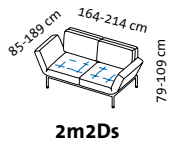

RI + 2mDs r

2mDs l + RI

2mDs l + E + 2mDs r

Sitzhöhe: 43 cm
seat height: 43 cm

roro medium soft – the original since 1998

Design Roland Meyer-Brühl

Sitzhöhe: 45 cm
seat height: 45 cm

roro medium spring – the original since 1998

RI

Al f. RI

Lc 76 l + 2mDs r

2mDs l + Lc 76 r

RI + 2mDs r

2mDs l + RI

Eas l + 2mDs r

2mDs l + Eas r

Sitzhöhe: 43 cm
seat height: 43 cm

roro small soft – the original since 1998

Design Roland Meyer-Brühl

Sitzhöhe: 43 cm
seat height: 43 cm

roro small spring – the original since 1998

Design Roland Meyer-Brühl

Sitzhöhe: 43 cm
seat height: 43 cm