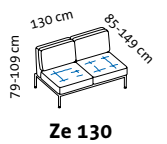

RI + 2mDs r

2mDs l + RI

2mDs l + E + 2mDs r

Sitzhöhe: 43 cm
seat height: 43 cm

roro medium soft – the original since 1998

Design Roland Meyer-Brühl

Sitzhöhe: 45 cm
seat height: 45 cm

roro medium spring – the original since 1998

RI

Al f. RI

Lc 76 l + 2mDs r

2mDs l + Lc 76 r

RI + 2mDs r

2mDs l + RI

Eas l + 2mDs r

2mDs l + Eas r

Sitzhöhe: 43 cm
seat height: 43 cm

roro small soft – the original since 1998

Design Roland Meyer-Brühl

Sitzhöhe: 43 cm
seat height: 43 cm

roro small spring – the original since 1998

Design Roland Meyer-Brühl

Sitzhöhe: 43 cm
seat height: 43 cm