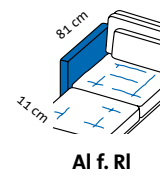

RI + 2mDs r

2mDs l + RI

2mDs l + E + 2mDs r

Sitzhöhe: 43 cm
seat height: 43 cm

roro medium soft – the original since 1998

Design Roland Meyer-Brühl

Sitzhöhe: 45 cm
seat height: 45 cm

roro medium spring – the original since 1998

Design Roland Meyer-Brühl

2m2Ds spring

Sitzhöhe: 45 cm
seat height: 45 cm

roro small classic – the original since 1998

Design Roland Meyer-Brühl

1 Mfs l

1 Mfs r

E

Sitzhöhe: 43 cm
seat height: 43 cm