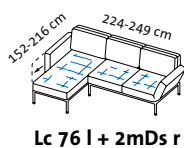

RI

Al f. RI

Lc 76 l + 2mDs r

2mDs l + Lc 76 r

RI + 2mDs r

2mDs l + RI

Eas l + 2mDs r

2mDs l + Eas r

Sitzhöhe: 43 cm
seat height: 43 cm

roro small soft – the original since 1998

Design Roland Meyer-Brühl

Sitzhöhe: 43 cm
seat height: 43 cm

roro small spring – the original since 1998

Design Roland Meyer-Brühl

Sitzhöhe: 43 cm
seat height: 43 cm