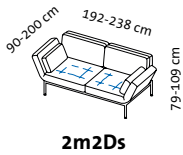

RI + 2mDs r

2mDs l + RI

2mDs l + E + 2mDs r

Sitzhöhe: 43 cm
seat height: 43 cm

roro medium soft – the original since 1998

Design Roland Meyer-Brühl

Sitzhöhe: 45 cm
seat height: 45 cm

roro medium spring – the original since 1998

Design Roland Meyer-Brühl

2m2Ds spring

Sitzhöhe: 45 cm
seat height: 45 cm

roro small classic – the original since 1998

Design Roland Meyer-Brühl

1 Mfs l

1 Mfs r

E

Sitzhöhe: 43 cm
seat height: 43 cm

roro small soft – the original since 1998

Design Roland Meyer-Brühl

Sitzhöhe: 43 cm
seat height: 43 cm

roro small spring – the original since 1998

Design Roland Meyer-Brühl