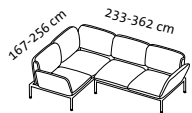

RI + 2mDs r

2mDs l + RI

2mDs l + E + 2mDs r

Sitzhöhe: 43 cm
seat height: 43 cm

roro medium soft – the original since 1998

Design Roland Meyer-Brühl

Sitzhöhe: 45 cm
seat height: 45 cm

roro medium spring – the original since 1998

RI

Al f. RI

Lc 76 l + 2mDs r

2mDs l + Lc 76 r

RI + 2mDs r

2mDs l + RI

Eas l + 2mDs r

2mDs l + Eas r

Sitzhöhe: 43 cm
seat height: 43 cm

roro small soft – the original since 1998

Design Roland Meyer-Brühl

Sitzhöhe: 43 cm
seat height: 43 cm

roro small spring – the original since 1998

Design Roland Meyer-Brühl

Sitzhöhe: 43 cm
seat height: 43 cm