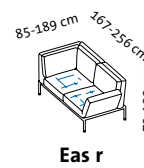

RI

Al f. RI

Lc 76 l + 2mDs r

2mDs l + Lc 76 r

RI + 2mDs r

2mDs l + RI

Eas l + 2mDs r

2mDs l + Eas r

Sitzhöhe: 43 cm
seat height: 43 cm

roro small soft – the original since 1998

Design Roland Meyer-Brühl

Sitzhöhe: 43 cm
seat height: 43 cm

roro small spring – the original since 1998

Design Roland Meyer-Brühl

Sitzhöhe: 43 cm
seat height: 43 cm