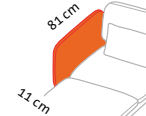

Lc 115 l

Lc 115 r

RI

RI

AI f. RI

H

Lc 88 l + 2mDs r

2mDs l + Lc 88 r

RI + 2mDs r

2mDs l + RI

2mDs l + E + 2mDs r

Sitzhöhe: 43 cm
seat height: 43 cm

roro medium soft – the original since 1998

Design Roland Meyer-Brühl

Sitzhöhe: 45 cm
seat height: 45 cm

roro medium spring – the original since 1998

Design Roland Meyer-Brühl

2m2Ds spring

Sitzhöhe: 45 cm
seat height: 45 cm

roro small classic – the original since 1998

Design Roland Meyer-Brühl

1 Mfs l

1 Mfs r

E

Sitzhöhe: 43 cm
seat height: 43 cm