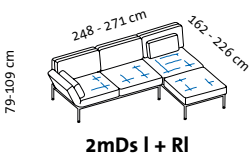

RI + 2mDs r

2mDs l + RI

2mDs l + E + 2mDs r

Sitzhöhe: 43 cm
seat height: 43 cm

roro medium soft – the original since 1998

Design Roland Meyer-Brühl

Sitzhöhe: 45 cm
seat height: 45 cm

roro medium spring – the original since 1998

Design Roland Meyer-Brühl

2m2Ds spring

Sitzhöhe: 45 cm
seat height: 45 cm

roro small classic – the original since 1998

Design Roland Meyer-Brühl

1 Mfs l

1 Mfs r

E

Sitzhöhe: 43 cm
seat height: 43 cm