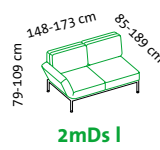

RI + 2mDs r

2mDs l + RI

2mDs l + E + 2mDs r

Sitzhöhe: 43 cm
seat height: 43 cm

roro medium soft – the original since 1998

Design Roland Meyer-Brühl

Sitzhöhe: 45 cm
seat height: 45 cm

roro medium spring – the original since 1998

Design Roland Meyer-Brühl

2m2Ds spring

Sitzhöhe: 45 cm
seat height: 45 cm

roro small classic – the original since 1998

Design Roland Meyer-Brühl

1 Mfs l

1 Mfs r

E

Sitzhöhe: 43 cm
seat height: 43 cm

roro small soft – the original since 1998

Design Roland Meyer-Brühl

Sitzhöhe: 43 cm
seat height: 43 cm

roro small spring – the original since 1998

Design Roland Meyer-Brühl

Sitzhöhe: 43 cm
seat height: 43 cm