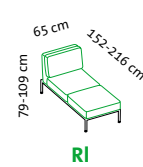

RI + 2mDs r

2mDs l + RI

2mDs l + E + 2mDs r

Sitzhöhe: 43 cm
seat height: 43 cm

roro medium soft – the original since 1998

Design Roland Meyer-Brühl

Sitzhöhe: 45 cm
seat height: 45 cm

roro medium spring – the original since 1998

Sitzhöhe: 43 cm
seat height: 43 cm

roro small soft – the original since 1998

Design Roland Meyer-Brühl

Sitzhöhe: 43 cm
seat height: 43 cm

roro small spring – the original since 1998

Design Roland Meyer-Brühl

Sitzhöhe: 43 cm
seat height: 43 cm